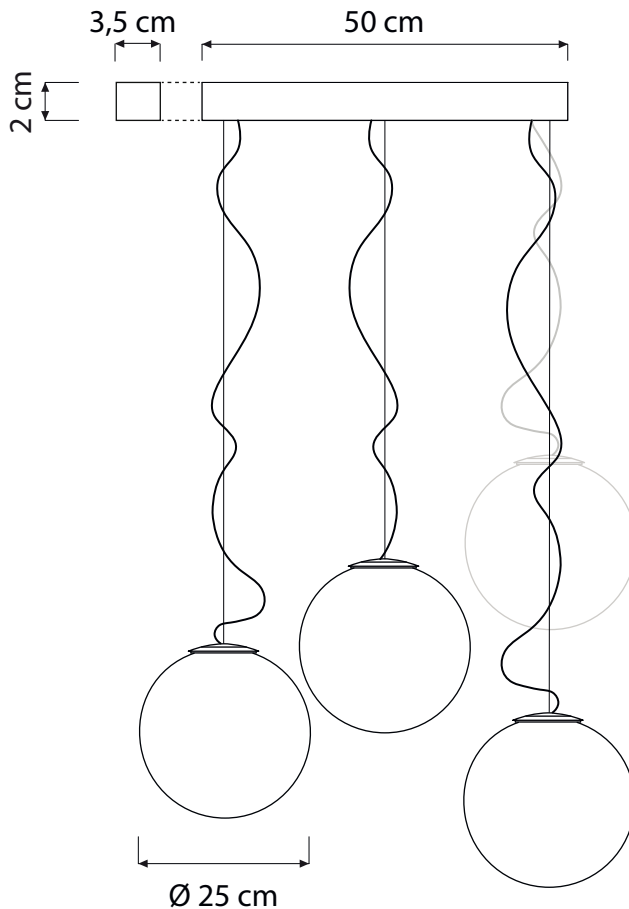

TRE LUNE

PENDANT

Tre Lune (3 x Ø 25) max 3 x 30W | E14 (230V) - E12 (120V)
Equivalent W dimmable LED bulbs compatible | rec. LED 3 x 6W

Led color temperature recommended:
neutral white 4200 °K / warm white 2700 °K

MATERIALS

Steel, nebulite (fiberglass), polycarbonate

COLOR

○ white

INCLUDES 130 CM CORD AND METAL CEILING BASE. CUSTOM
CORD LENGTHS ARE AVAILABLE FOR AN ADDITIONAL CHARGE.
BULBS ARE NOT INCLUDED.

RECYCLED CARDBOARD