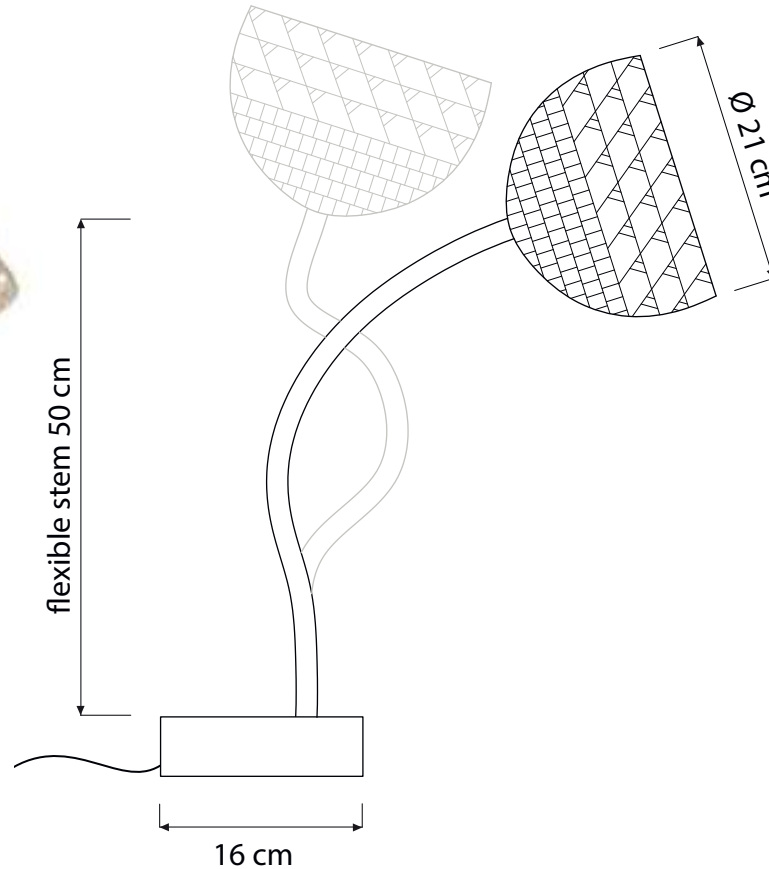

TRAMA T2

TABLE LAMP

Trama T2 (Ø 21 cm x 14 cm) max 30W | E14 (230V) - E12 (120V)
LED bulbs compatible | rec. LED 6W

Led color temperature recommended:
neutral white 4200 °K / warm white 2700 °K

MATERIALS

Cast-iron, steel, nylon, resin, 100% cotton
handmade

CANOPY COLOR

white

BASE/STEM COLOR

white

INCLUDES 200 CM CORD AND SWITCH.
BULBS ARE NOT INCLUDED.

AVAILABLE WITH ELECTRONIC [LED DIMMER.](#)

RECYCLED CARDBOARD

PROUDLY DESIGNED AND MADE
IN ROME | ITALY