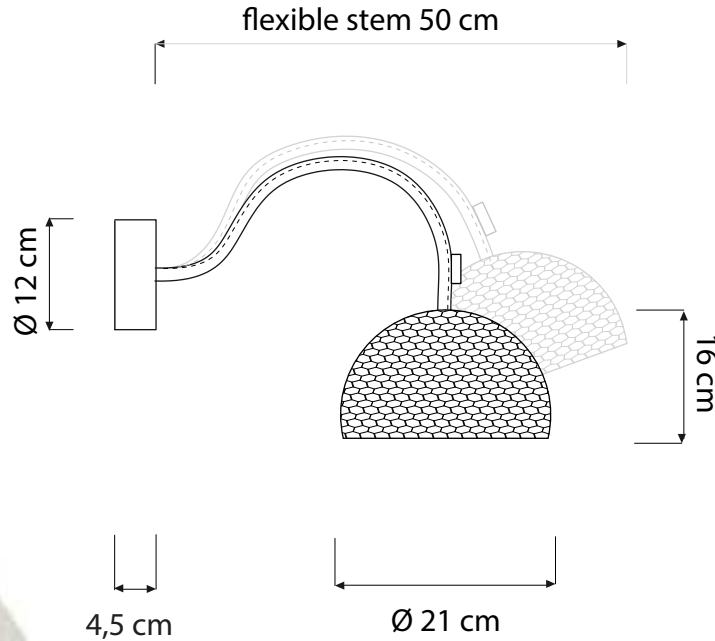

TRAMA A1

WALL LAMP

Trama A1 (Ø 21 x 16 cm) max 30W | E14 (230V) - E12 (120V)
Equivalent W dimmable LED bulbs compatible | rec. LED 6W

Led color temperature recommended:
neutral white 4200 °K / warm white 2700 °K

MATERIALS

Laprene, steel, nylon, resin, 100% cotton

handmade

CANOPY COLOR

white

BASE/STEM COLOR

black

white