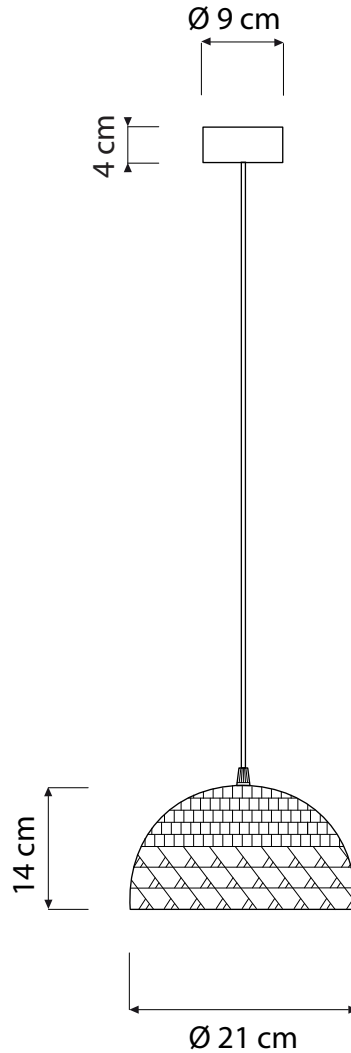

TRAMA 2

PENDANT

Trama 2 (Ø 21 cm x 14 cm) max 30W | E14 (230V) - E12 (120V)
Equivalent W dimmable LED bulbs compatible | rec. LED 6W

Led color temperature recommended:
neutral white 4200 °K / warm white 2700 °K

MATERIALS

Laprene, resin, viscose, 100% cotton
handmade

CANOPY COLOR

○ white

CABLE COLOR

● yellow

● red

● blue

○ white

● gold

● orange fluo

INCLUDES 130 CM CORD AND LAPRENE (RUBBER) CEILING CANOPY. BULBS ARE NOT INCLUDED. Y.

RECYCLED CARDBOARD

PROUDLY DESIGNED AND MADE
IN ROME | ITALY

RESPONSIBLE HANDMADE
QUALITY

WET CLOTH RECOMMENDED
CLEANING