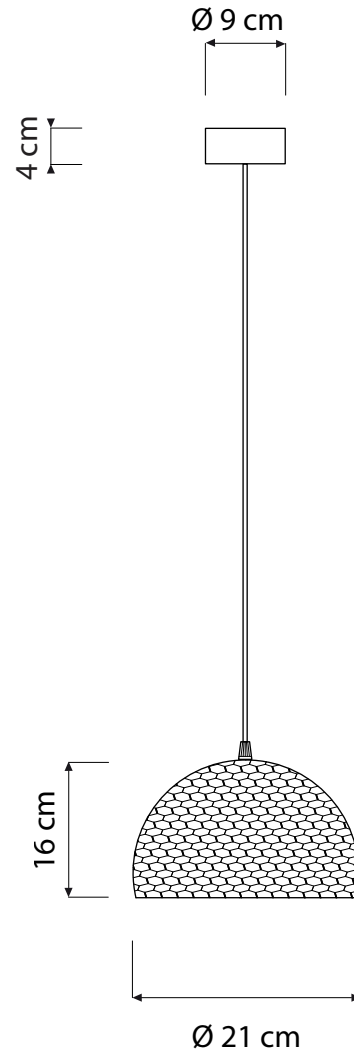

# TRAMA 1

PENDANT

Trama 1 ( $\varnothing 21$  cm x 16 cm) max 30W | E14 (230V) - E12 (120V)  
Equivalent W dimmable LED bulbs compatible | rec. LED 6W

Led color temperature recommended:  
neutral white 4200 °K / warm white 2700 °K

## CANOPY COLOR

white