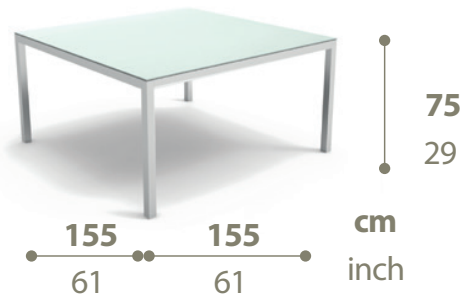

TOUCH EXTENDING DINING TABLE & TOUCH CHAIR

TOUCH COLLECTION

FEATURES:

ELEGANT AND MODERN THIS GARDEN TABLE HAS GOT ALUMINIUM STRUCTURE AND RECTANGULAR TOP IN TEMPERED GLASS. THE ALUMINIM STRUCTURE IS AVAILABLE IN WHITE OR DOVE VARNISHED COLOURS, WHEREAS THE GLASS TOP IS IN PLAIN COLOUR WITH THE METAL FRAME. TOUCH CHAIR HAS GOT ALUMINIUM STRUCTURE AND SEAT/BACKREST IN TEXTILENE, A TRANSPIRING SYNTHETIC FABRIC EXTREMELY RESISTANT TO ATMOSPHERIC AGENTS. WHITE OR DOVE GREY ARE THE AVAILABLE CHROMATIC TONES FOR THE STACKABLE ARMCHAIR.

FIXED 155 X 155 CM

58kg 0.29mc 1 units

FRAME ALUMINIUM

A12 BLANC / WHITE / WEIß
A13 TOURTERELLE / DOVE-COLOUR / TAUBENGRAU

TOP TEMPERED GLASS

150 X 104 CM EXTENDABLE TO 225 X 104 CM

49kg 0.40mc 1 units

FRAME ALUMINIUM

A12 BLANC / WHITE / WEIß
A13 TOURTERELLE / DOVE-COLOUR / TAUBENGRAU
A15 MOKKA

TOP TEMPERED GLASS

220 X 107 CM EXTENDABLE TO 330 X 107

90kg 0.63mc 1 units

FRAME ALUMINIUM

A12 BLANC / WHITE / WEIß
A13 TOURTERELLE / DOVE-COLOUR / TAUBENGRAU
A15 MOKKA