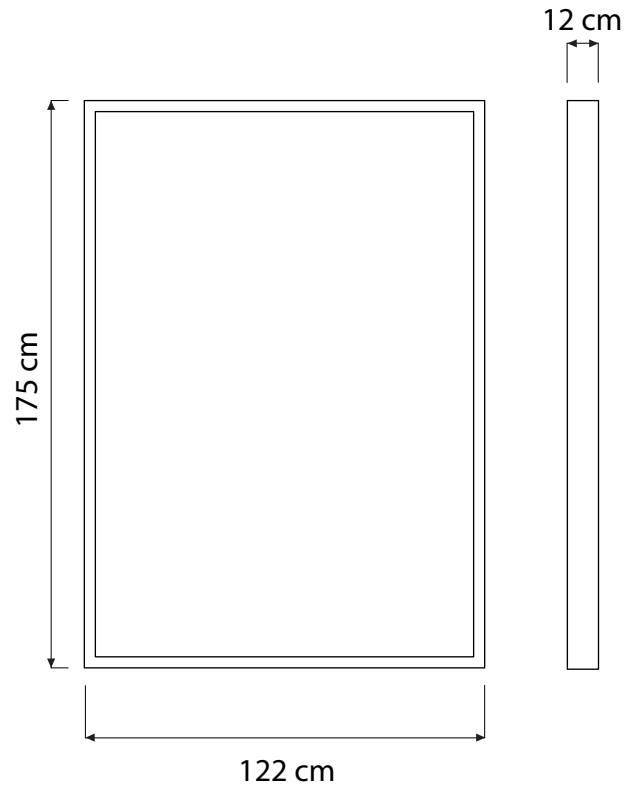

TEN MOONS

WALL LAMP

Ten moons (175 x 122 x 12 cm) max 10 x 20W | E14 (230V) - E12 (120V)
Equivalent W dimmable LED bulbs compatible | rec. LED 10 x 3,5W

Led color temperature recommended:
neutral white 4200 °K / warm white 2700 °K

MATERIALS

Nebulite (fiberglass), wood

CANOPY COLOR

white

FRAME COLOR

black

white

BULBS ARE NOT INCLUDED.