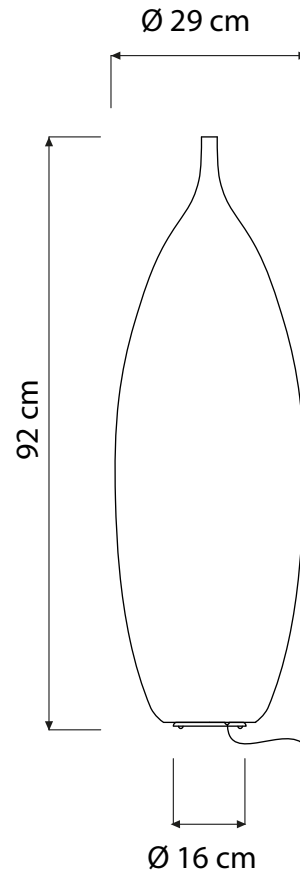

TANK 2

FLOOR LAMP

Tank 2 (Ø 29 x 92 cm) max 100W | E27 (230V) - E26 (120V)
LED bulbs compatible | rec. LED 13W

Led color temperature recommended:
neutral white 4200 °K / warm white 2700 °K

MATERIALS

Nebulite (fiberglass), polycarbonate

COLOR

white

red

orange

turquoise

blue

magenta

INCLUDES 200 CM CORD AND FOOT T-SWITCH.
BULBS ARE NOT INCLUDED.