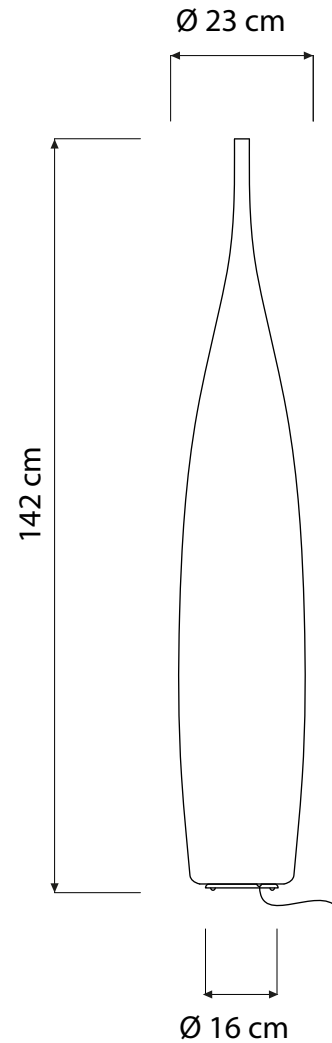

TANK 1

FLOOR LAMP

Tank 1 (Ø 23 x 142 cm) max 100W | E27 (230V) - E26 (120V)
LED bulbs compatible | rec. LED 13W

Led color temperature recommended:
neutral white 4200 °K / warm white 2700 °K

MATERIALS

Nebulite (fiberglass), polycarbonate

COLOR

white

red

orange

turquoise

blue

magenta

INCLUDES 200 CM CORD AND FOOT SWITCH.
BULBS ARE NOT INCLUDED.