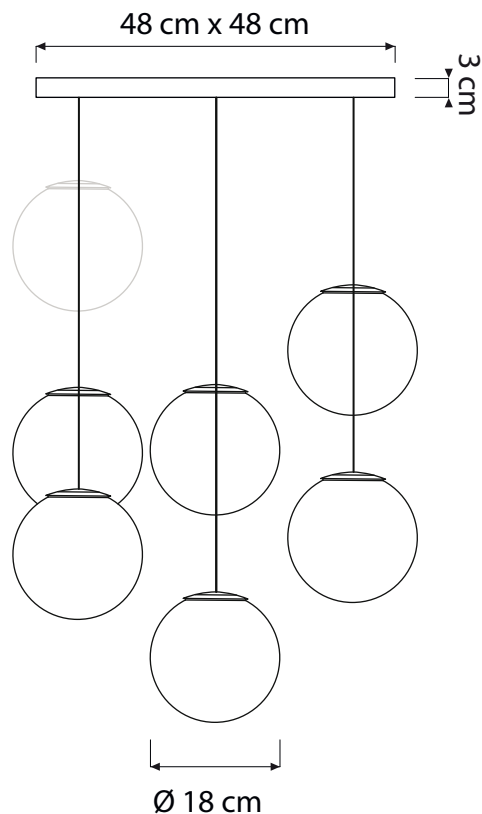

## PENDANT

Sei lune ( 6 x Ø 18) max 6 x 8W | E14 (230V) - E12 (120V)  
Equivalent W dimmable LED bulbs compatible | rec. LED 6 x 3,5W

Led color temperature recommended:  
neutral white 4200 °K / warm white 2700 °K

### COLOR

○ white

INCLUDES 130 CM CORD AND METAL CEILING BASE. CUSTOM  
CORD LENGTHS ARE AVAILABLE FOR AN ADDITIONAL CHARGE.  
BULBS ARE NOT INCLUDED.

RECYCLED CARDBOARD

PROUDLY DESIGNED AND MADE  
IN ROME | ITALY