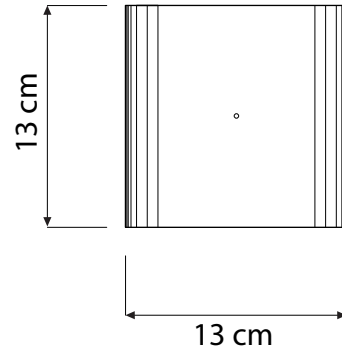

PUNTO LUCE

WALL LAMP

Punto luce (13 x 13 x 13 cm) max 100W | R7S
Equivalent W dimmable LED bulbs compatible | rec. LED 20W

Led color temperature recommended:
neutral white 4200 °K / warm white 2700 °K

MATERIALS