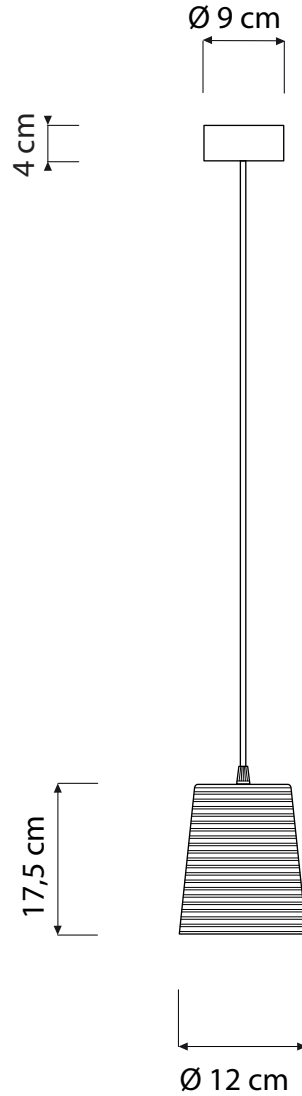

# PAINT STRIPE

## PENDANT

Paint stripe (Ø 12 cm x 17,5 cm) max 30W | E14 (230V) - E12 (120V)  
Equivalent W dimmable LED bulbs compatible | rec. LED 6W

Led color temperature recommended:  
neutral white 4200 °K / warm white 2700 °K

### COLOR

yellow

red

blue

purple

INCLUDES 130 CM CORD AND LAPRENE (RUBBER) CEILING CANOPY. BULBS ARE NOT INCLUDED.

RECYCLED CARDBOARD

PROUDLY DESIGNED AND MADE  
IN ROME | ITALY