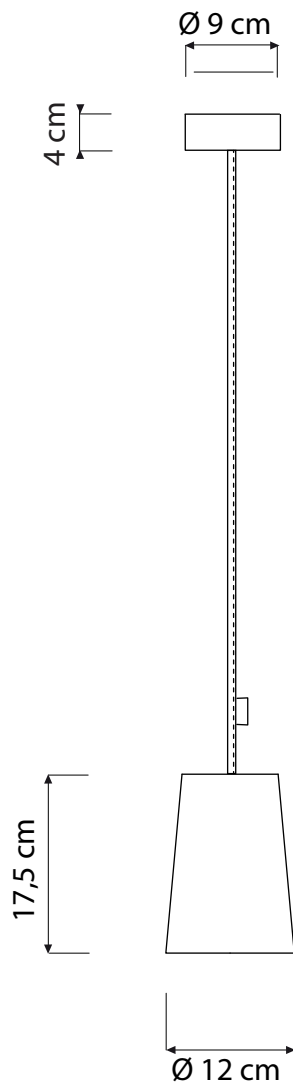

PAINT PENDANT

Paint ($\varnothing 12\text{ cm} \times 17,5\text{ cm}$) max 30W | E14 (230V) - E12 (120V)
Equivalent W dimmable LED bulbs compatible | rec. LED 6W

Led color temperature recommended:
neutral white 4200 °K / warm white 2700 °K

COLOR

white (transparent)

BICOLOR VERSION

OUTER COLOR

grey (concrete)

black (blackboard)

INNER COLOR

red