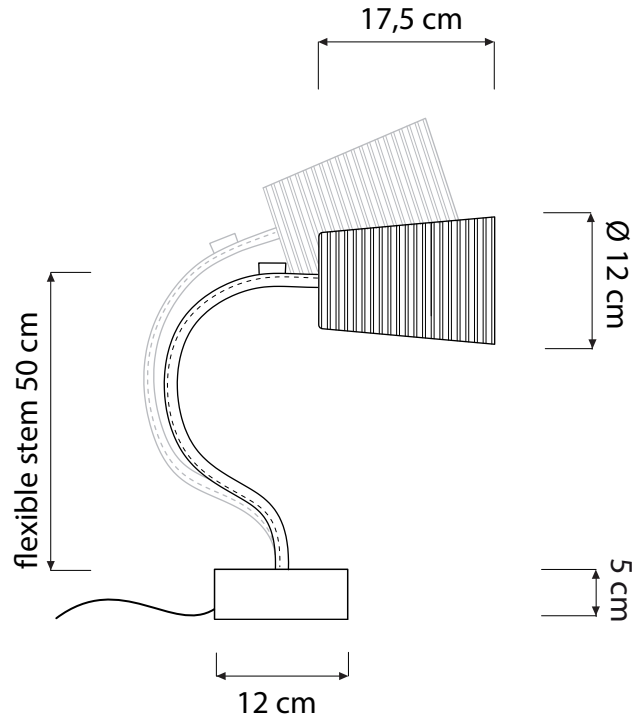

# PAINT T STRIPE

## TABLE LAMP

Paint T stripe (Ø 12 cm x 17,5 cm) max 30W | E14 (230V) - E12 (120V)  
LED bulbs compatible | rec. LED 6W

Led color temperature recommended:  
neutral white 4200 °K / warm white 2700 °K

### BASE/STEM COLOR

INCLUDES 200 CM CORD AND SWITCH.  
BULBS ARE NOT INCLUDED.

AVAILABLE WITH ELECTRONIC [LED DIMMER](#).

RECYCLED CARDBOARD

PROUDLY DESIGNED AND MADE  
IN ROME | ITALY

RESPONSIBLE HANDMADE  
QUALITY