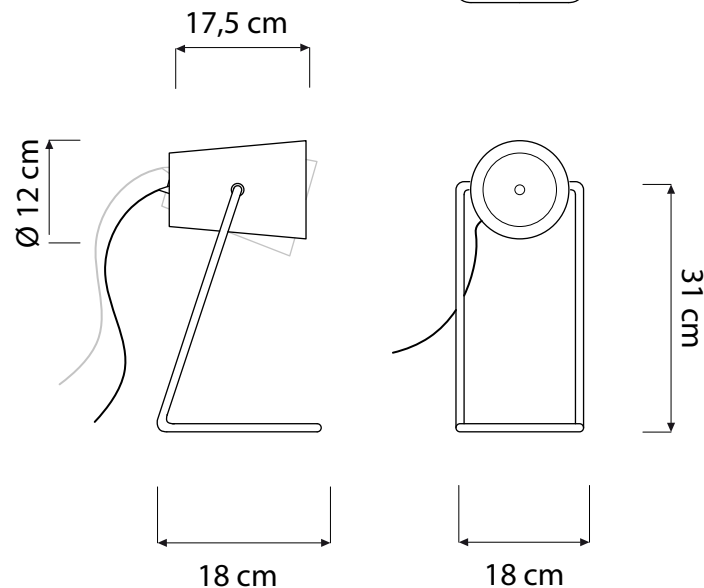

## TABLE LAMP

Paint T (Ø 12 cm x 17,5 cm) max 30W | E14 (230V) - E12 (120V)  
LED bulbs compatible | rec. LED 6W

Led color temperature recommended:  
neutral white 4200 °K / warm white 2700 °K