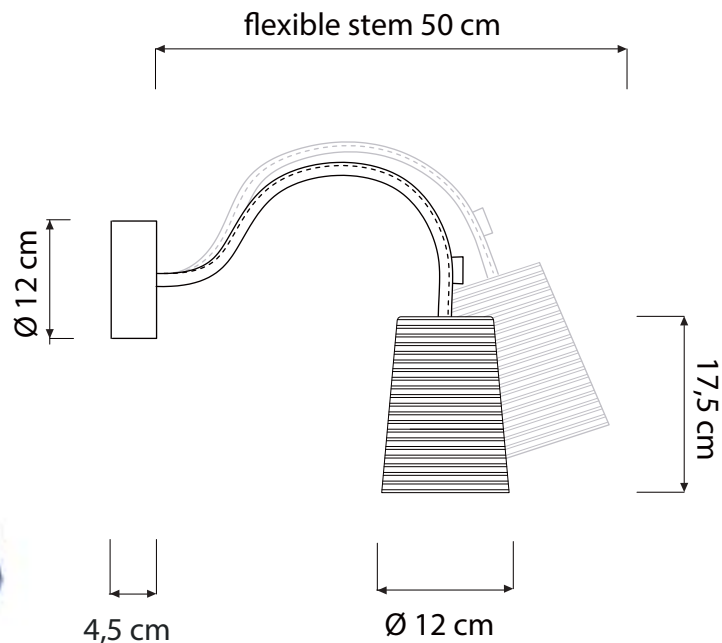

# PAIN T A STRIPE

## WALL LAMP

Paint A stripe (Ø 12 cm x 17,5 cm) max 30W | E14 (230V) - E12 (120V)  
Equivalent W dimmable LED bulbs compatible | rec. LED 6W

Led color temperature recommended:  
neutral white 4200 °K / warm white 2700 °K