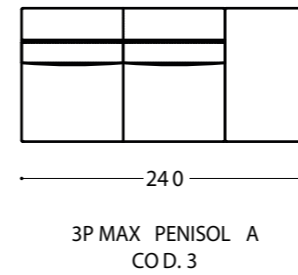

Monet / Divani penisola / Open-end sofas

Monet / Chaise longue - Angolo / Chaise longue - Corner