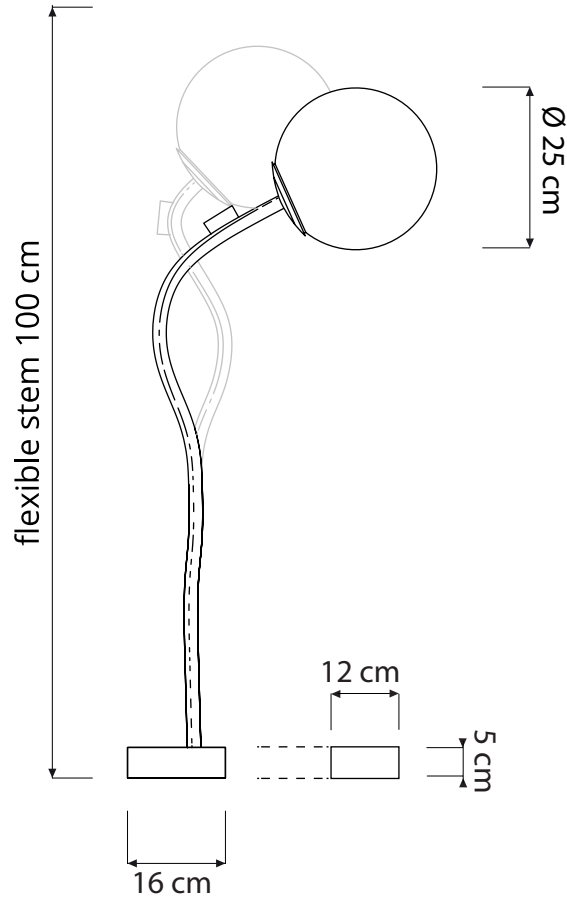

MICRO LUNA PIANTANA

FLOOR LAMP

Mic ro luna piantana (Ø 25) max 40W | E14 (230V) - E12 (120V)
LED bulbs compatible | rec. LED 8W

Led color temperature recommended:
neutral white 4200 °K / warm white 2700 °K

MATERIALS

Nebulite (fiberglass), cast-iron, steel, nylon, polycarbonate

CANOPY COLOR

white

BASE/STEM COLOR

black

white

INCLUDES 200 CM CORD AND FOOT-SWITCH.
BULBS ARE NOT INCLUDED.