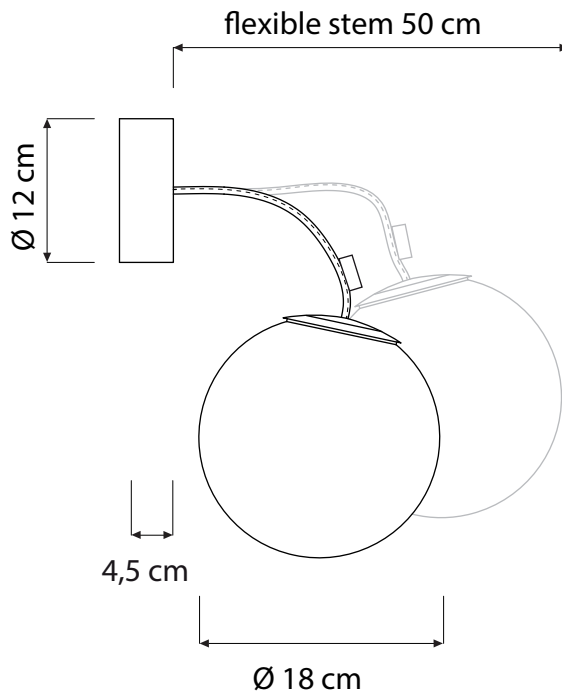

MICRO LUNA APPLIQUE

WALL LAMP

Mic ro luna applique (Ø 18 cm) max LED 8W | E14 (230V) - E12 (120V)
Equivalent W dimmable LED bulbs compatible | rec. LED 6W

Led color temperatu re recommended:
neutral white 4200 °K / warm white 2700 °K

MATERIALS

Laprene, steel, nebulite (fiberglass), nylon, polycarbonate

CANOPY COLOR

white

BASE/STEM COLOR

black

white

BULBS ARE NOT INCLUDED.