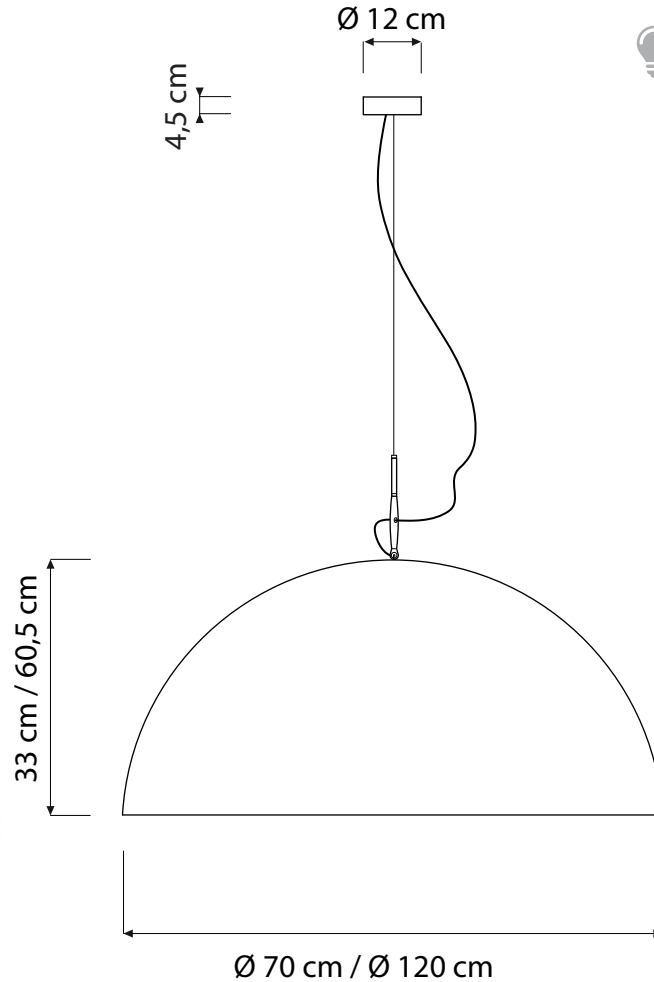

MEZZA LUNA 1/2

PENDANT Ø 70/120

Mezza luna 1 (Ø 70 cm) max 100W | E27 (230V) - E26 (120V)
 Equivalent W dimmable LED bulbs compatible | rec. LED 13W
 Mezza luna 2 (Ø 120 cm) max 100W | E27 (230V) - E26 (120V)
 Equivalent W dimmable LED bulbs compatible | rec. LED 20W

Led color temperature recommended:
 neutral white 4200 °K / warm white 2700 °K

MATERIALS

Mezza luna 1/2: laprene, nebulite (fiberglass), steel
 Mezza luna 1/2 nebulite: laprene, nebulite, steel
 Mezza luna 1/2 lavagna: laprene, nebulite, nylon, blackboard effect resin
 Mezza luna 1/2 cemento: laprene, nebulite, nylon, cement effect paint

TRANS PARENT VERSION

COLOR

BICOLOR VERSION

OUTER COLOR

INNER COLOR

INCLUDES 130 CM CORD AND LAPRENE (RUBBER) CEILING CANOPY.
 CUSTOM CORD LENGTHS ARE AVAILABLE FOR AN ADDITIONAL CHARGE.
 BULBS ARE NOT INCLUDED.