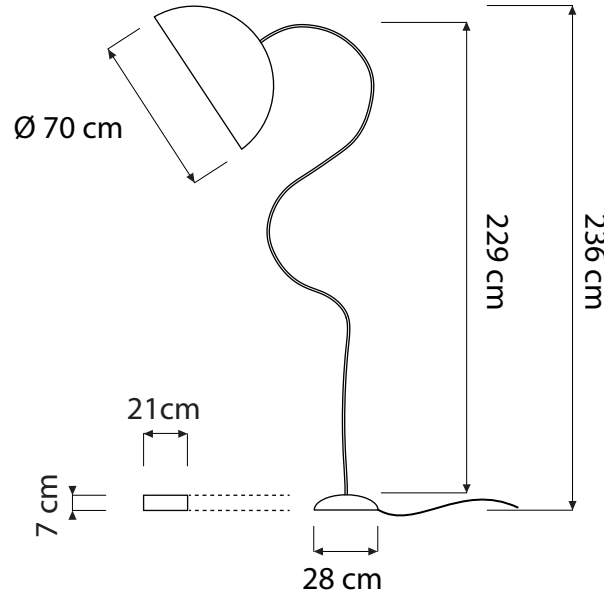

MEZZA LUNA PIANTANA

FLOOR LAMP

Mezza luna a pian tana (Ø 70 cm) max 100W | E 27 (230V) - E26 (120V)
LED bulbs compatible | rec. LED 13W

Led color temperature recommended:
neutral white 4200 °K / warm white 2700 °K

MATERIALS

Cast-iron, steel, nebulite (fiberglass)

TRANS PARENT VERSION

COLOR

white

BICOLOR VERSION

OUTER COLOR

black
 white
 bronze