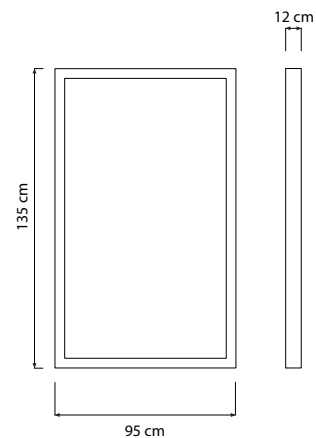

# LUNAR DANCE 1/2/3

## WALL LAMP

Lunar dance 1 (135 x 95 x 12 cm) max 4 x 20W + 1 x 40W  
E14 (230V) - E12 (120V)  
Equivalent W dimmable LED bulbs compatible | rec. LED 4 x 3,5W + 1 x 6W

Lunar dance 2 (228 x 135 x 12 cm) max 5 x 20W + 1 x 40W  
E14 (230V) - E12 (120V)  
Equivalent W dimmable LED bulbs compatible | rec. LED 5 x 3,5W + 1 x 6W

Lunar dance 3 (135 x 104 x 12 cm) max 3 x 20W + 1 x 40W  
E14 (230V) - E12 (120V)  
Equivalent W dimmable LED bulbs compatible | rec. LED 3 x 3,5W + 1 x 6W

Led color temperature recommended:  
neutral white 4200 °K / warm white 2700 °K