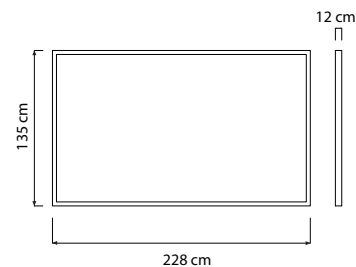

## WALL LAMP

Lunar dance 1 (135 x 95 x 12 cm) max 4 x 20W + 1 x 40W  
E14 (230V) - E12 (120V)  
Equivalent W dimmable LED bulbs compatible | rec. LED 4 x 3,5W + 1 x 6W

Lunar dance 2 (228 x 135 x 12 cm) max 5 x 20W + 1 x 40W  
E14 (230V) - E12 (120V)  
Equivalent W dimmable LED bulbs compatible | rec. LED 5 x 3,5W + 1 x 6W

Lunar dance 3 (135 x 104 x 12 cm) max 3 x 20W + 1 x 40W  
E14 (230V) - E12 (120V)  
Equivalent W dimmable LED bulbs compatible | rec. LED 3 x 3,5W + 1 x 6W

Led color temperature recommended:  
neutral white 4200 °K / warm white 2700 °K