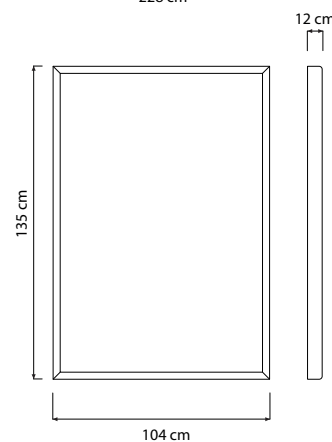

## WALL LAMP

Lunar dance 1 (135 x 95 x 12 cm) max 4 x 20W + 1 x 40W  
E14 (230V) - E12 (120V)  
Equivalent W dimmable LED bulbs compatible | rec. LED 4 x 3,5W + 1 x 6W

Lunar dance 2 (228 x 135 x 12 cm) max 5 x 20W + 1 x 40W  
E14 (230V) - E12 (120V)  
Equivalent W dimmable LED bulbs compatible | rec. LED 5 x 3,5W + 1 x 6W

Lunar dance 3 (135 x 104 x 12 cm) max 3 x 20W + 1 x 40W  
E14 (230V) - E12 (120V)  
Equivalent W dimmable LED bulbs compatible | rec. LED 3 x 3,5W + 1 x 6W

Led color temperature recommended:  
neutral white 4200 °K / warm white 2700 °K