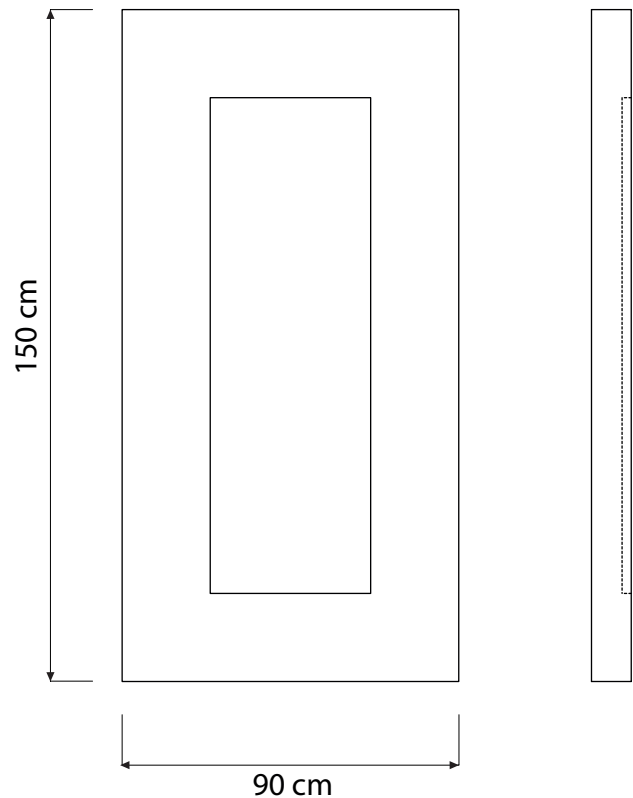

## WALL LAMP

Lunar bottle 2 (150 x 90 x 12 cm) max 10 x 20W | E14 (230V) - E12 (120V)  
Equivalent W dimmable LED bulbs compatible | rec. LED 10 x 3,5W

Led color temperature recommended:  
neutral white 4200 °K / warm white 2700 °K