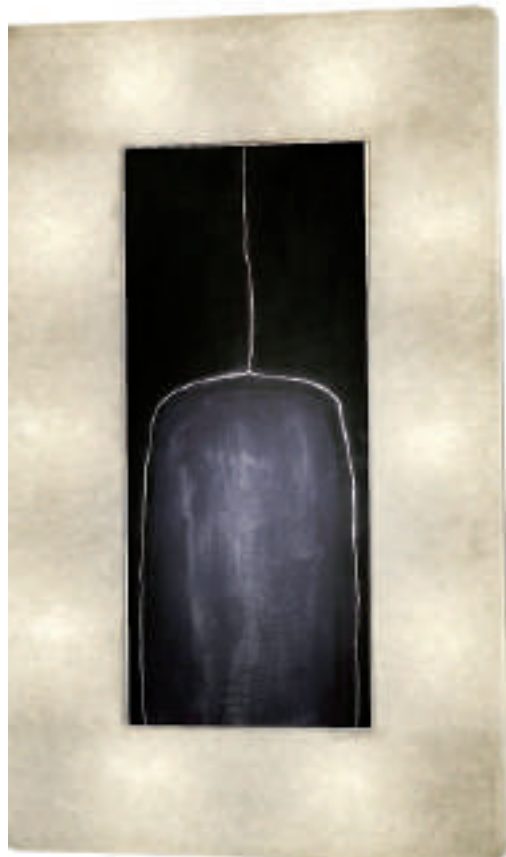

# LUNAR BOTTLE 2

## WALL LAMP

Lunar bottle 2 (150 x 90 x 12 cm) max 10 x 20W | E14 (230V) - E12 (120V)  
Equivalent W dimmable LED bulbs compatible | rec. LED 10 x 3,5W

Led color temperature recommended:  
neutral white 4200 °K / warm white 2700 °K

### MATERIALS

Nebulite (fiberglass), c-print

### COLOR

○ white

BULBS ARE NOT INCLUDED.

RECYCLED CARDBOARD

PROUDLY DESIGNED AND MADE  
IN ROME | ITALY

RESPONSIBLE HANDMADE  
QUALITY

WET CLOTH RECOMMENDED  
CLEANING

USE IN DOMESTIC APPLICATIONS ONLY