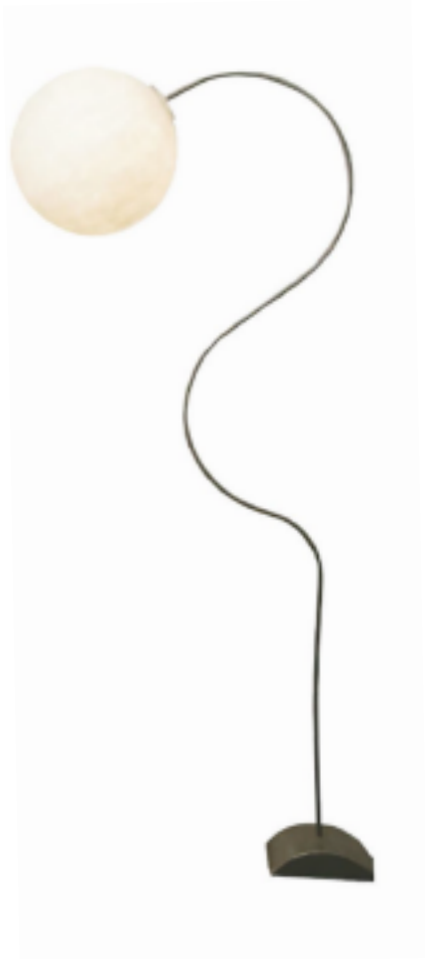

# LUNA PIANTANA

## FLOOR LAMP

Luna piantana ( $\varnothing 50 \text{ cm}$ ) max 70W | E27 (230V) - E26 (120V)  
LED bulbs compatible | rec. LED 13W

Led color temperature recommended:  
neutral white 4200 °K / warm white 2700 °K

### MATERIALS

Nebulite (fiberglass), steel, cast-iron, polycarbonate

### COLOR

 white

INCLUDES 200 CM CORD AND FOOT SWITCH.  
BULBS ARE NOT INCLUDED.

AVAILABLE WITH ELECTRONIC [LED DIMMER](#).

RECYCLED CARDBOARD

PROUDLY DESIGNED AND MADE  
IN ROME | ITALY

RESPONSIBLE HANDMADE  
QUALITY