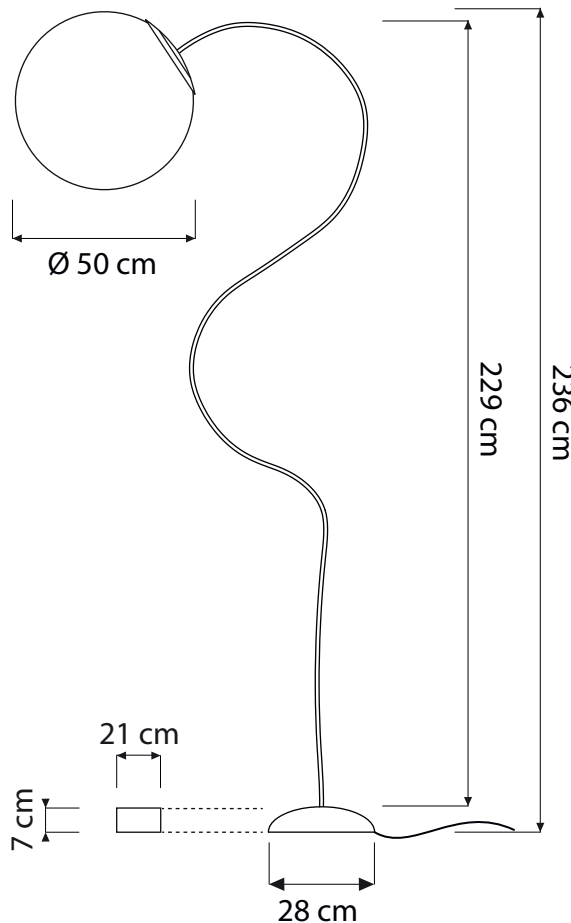

## FLOOR LAMP

Luna piantana ( $\varnothing 50 \text{ cm}$ ) max 70W | E27 (230V) - E26 (120V)  
LED bulbs compatible | rec. LED 13W

Led color temperature recommended:  
neutral white 4200 °K / warm white 2700 °K

### MATERIALS

Nebulite (fiberglass), steel, cast-iron, polycarbonate

### COLOR

 white

INCLUDES 200 CM CORD AND FOOT SWITCH.  
BULBS ARE NOT INCLUDED.

AVAILABLE WITH ELECTRONIC [LED DIMMER](#).

RECYCLED CARDBOARD

PROUDLY DESIGNED AND MADE  
IN ROME | ITALY

RESPONSIBLE HANDMADE  
QUALITY