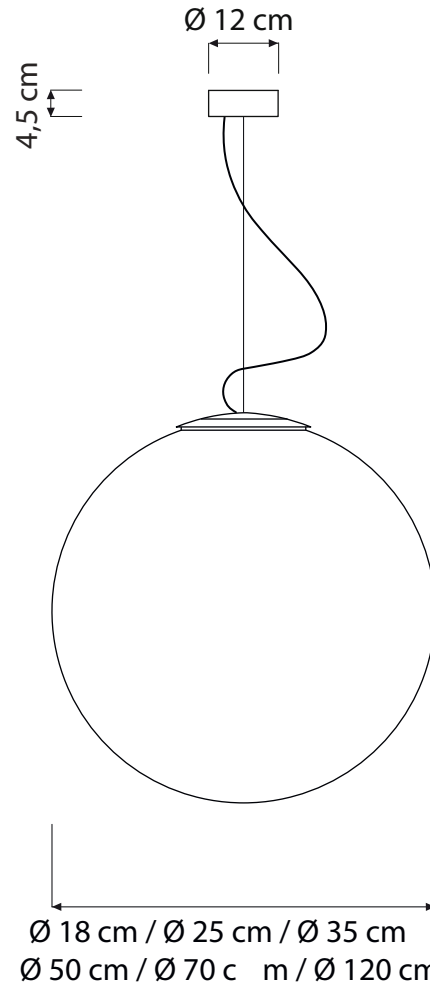

LUNA 1/2/3/4/18/25

PENDANT Ø 35/50/70/120/18/25

- Luna 1 (Ø 35 cm) max 50W | E27 (230V) - E26 (120V)
Equivalent W dimmable LED bulbs compatible | rec. LED 13W
- Luna 2 (Ø 50 cm) max 70W | E27 (230V) - E26 (120V)
Equivalent W dimmable LED bulbs compatible | rec. LED 13W
- Luna 3 (Ø 70 cm) max 100W | E27 (230V) - E26 (120V)
Equivalent W dimmable LED bulbs compatible | rec. LED 20W
- Luna 4 (Ø 120 cm) max 100W | E27 (230V) - E26 (120V)
Equivalent W dimmable LED bulbs compatible | rec. LED 30W
- Luna 18 (Ø 18 cm) max 8W | E14 (230V) - E12 (120V)
Equivalent W dimmable LED bulbs compatible | rec. LED 6W
- Luna 25 (Ø 25 cm) max 40W | E14 (230V) - E12 (120V)
Equivalent W dimmable LED bulbs compatible | rec. LED 8W

Led color temperature recommended:
neutral white 4200 °K / warm white 2700 °K

MATERIALS

Laprene, steel, nebulite (fiberglass), polycarbonate

COLOR

white

INCLUDES 130 CM CORD AND LAPRENE (RUBBER) CEILING CANOPY. CUSTOM CORD LENGTHS ARE AVAILABLE FOR AN ADDITIONAL CHARGE. BULBS ARE NOT INCLUDED.