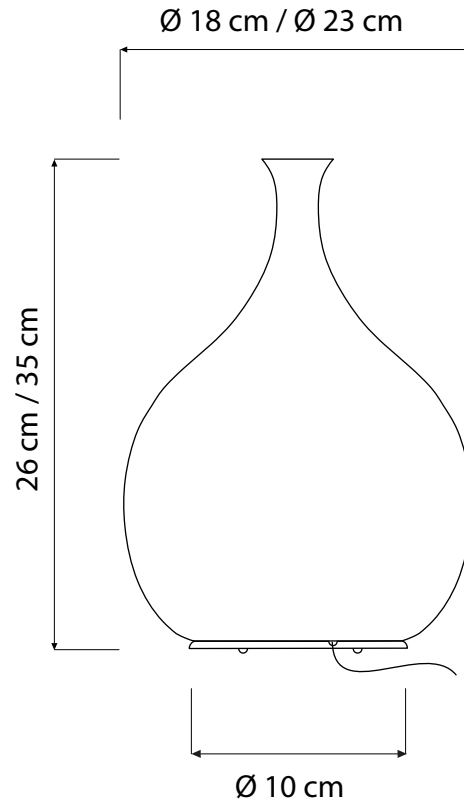

LUCE LIQUIDA 2/3

TABLE LAMP Ø 18/23

Luce liquida 2 (Ø 18 x 26 cm) max 40W | E14 (230V) - E12 (120V)
LED bulbs compatible | rec. LED 6W

Luce liquida 3 (Ø 23 x 35 cm) max 50W | E14 (230V) - E12 (120V)
LED bulbs compatible | rec. LED 8W

Led color temperature recommended:
neutral white 4200 °K / warm white 2700 °K

MATERIALS

Nebulite (fiberglass), polycarbonate

COLOR

white

red

orange

turquoise