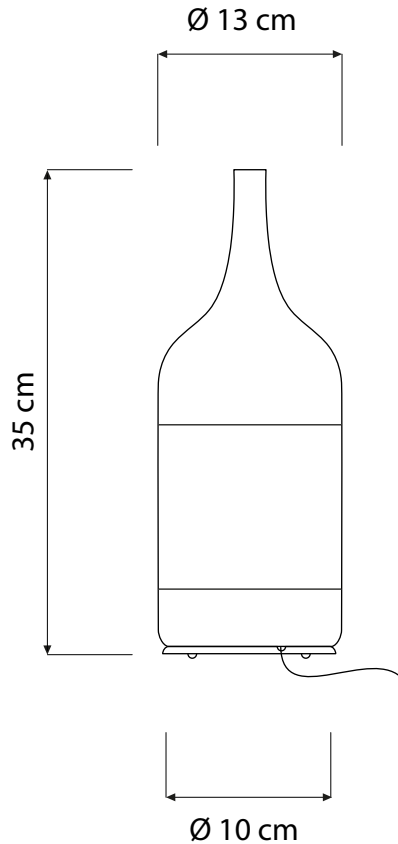

LUCE LIQUIDA 1

TABLE LAMP

Luce liquida 1 (Ø 13 x 35 cm) max 40W | E14 (230V) - E12 (120V)
LED bulbs compatible | rec. LED 6W

Led color temperature recommended:
neutral white 4200 °K / warm white 2700 °K

MATERIALS

INCLUDES 200 CM CORD AND SWITCH.
BULBS ARE NOT INCLUDED.

AVAILABLE WITH ELECTRONIC [LED DIMMER.](#)

RECYCLED CARDBOARD

PROUDLY DESIGNED AND MADE
IN ROME | ITALY

RESPONSIBLE HANDMADE
QUALITY

WET CLOTH RECOMMENDED
CLEANING