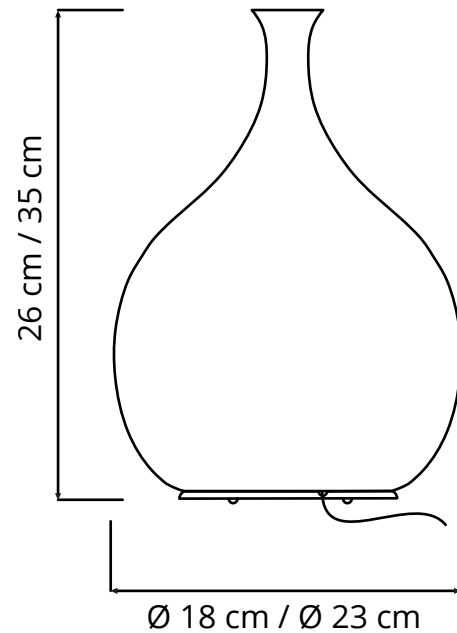

LUCE LIQUIDA 2/3

TABLE LAMP Ø 18/23

Luce liquida 2 (Ø 18 x 26 cm) max 42W hal-eco | E14 (220V) - E12 (120V)
LED bulbs compatible | rec. LED 6W

Luce liquida 3 (Ø 23 x 35 cm) max 52W hal-eco | E14 (220V) - E12 (120V)
LED bulbs compatible | rec. LED 6W

Led color temperature recommended:
neutral white 4200 °K / warm white 2700 °K

MATERIALS

Nebulite (fiberglass)

COLOR

white

red

orange

turquoise