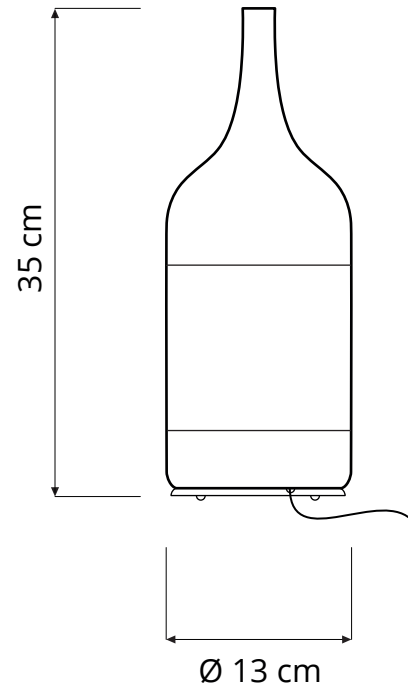

LUCE LIQUIDA 1

TABLE LAMP

Luce liquida 1 (Ø 13 x 35 cm) max 42W hal-eco | E14 (220V) - E12 (120V)
LED bulbs compatible | rec. LED 6W

Led color temperature recommended:
neutral white 4200 °K / warm white 2700 °K

MATERIALS

Nebulite (fiberglass), steel

COLOR

INCLUDES 200 CM CORD SWITCH.
BULBS ARE NOT INCLUDED.

RECYCLED CARDBOARD

PROUDLY DESIGNED AND MADE
IN ROME | ITALY

RESPONSIBLE HANDMADE
QUALITY

WET CLOTH RECOMMENDED
CLEANING