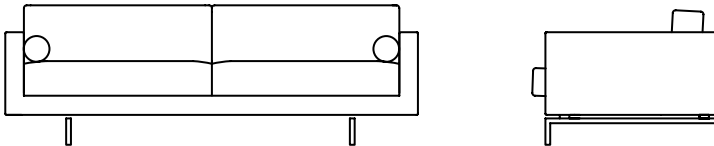

Lite

Lite Armchair LIT100IT

L 97cm D 90cm H 72cm / L 38" D 35½" H 28¼"

Lite 2 Seater LIT200IT

L 175cm D 90cm H 72cm / L 69" D 35½" H 28¼"

Lite 3 Seater LIT300IT

L 211cm D 90cm H 72cm / L 83" D 35½" H 28¼"

Legs - Chrome / Black Nickel

*2 bolsters are included with the Lite sofas

The Lite collection balances formal lines with casual seating proportions. The result is a classic sofa that complements any contemporary space. The Lite's durability and comfort come from its construction techniques that use exact tolerances. Each sofa is handmade by one of our craftsmen at our factory using premium materials that are carefully sourced from around the world. The removable fabric cover allows for cleaning or replacement. Lite is available as an armchair, two seat sofa and three seat sofa.

The Lite frame is constructed with a durable steel-reinforced laminated wood frame and has a steel spring suspension system adapted from the automotive industry, which provides maximum support and comfort while occupying minimal space.