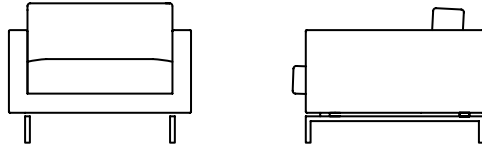

Lite

Lite Armchair LIT100IT

L 97cm D 90cm H 72cm / L 38" D 35½" H 28¼"

Lite 2 Seater LIT200IT

L 175cm D 90cm H 72cm / L 69" D 35½" H 28¼"

Lite 3 Seater LIT300IT

L 211cm D 90cm H 72cm / L 83" D 35½" H 28¼"

Legs - Chrome / Black Nickel

*2 bolsters are included with the Lite sofas

The Lite collection balances formal lines with casual seating proportions. The result is a classic sofa that complements any contemporary space. The Lite's durability and comfort come from its construction techniques that use exact tolerances. Each sofa is handmade by one of our craftsmen at our factory using premium materials that are carefully sourced from around the world. The removable fabric cover allows for cleaning or replacement. Lite is available as an armchair, two seat sofa and three seat sofa.

The Lite frame is constructed with a durable steel-reinforced laminated wood frame and has a steel spring suspension system adapted from the automotive industry, which provides maximum support and comfort while occupying minimal space.