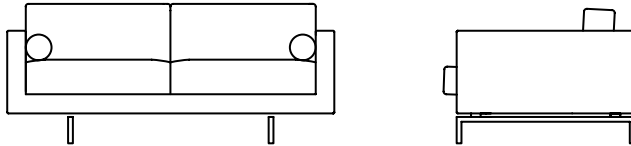

Lite

Lite Armchair LIT100IT

L 97cm D 90cm H 72cm / L 38" D 35½" H 28¼"

Lite 2 Seater LIT200IT

L 175cm D 90cm H 72cm / L 69" D 35½" H 28¼"

Lite 3 Seater LIT300IT

L 211cm D 90cm H 72cm / L 83" D 35½" H 28¼"

Legs - Chrome / Black Nickel

*2 bolsters are included with the Lite sofas

The Lite collection balances formal lines with casual seating proportions. The result is a classic sofa that complements any contemporary space. The Lite's durability and comfort come from its construction techniques that use exact tolerances. Each sofa is handmade by one of our craftsmen at our factory using premium materials that are carefully sourced from around the world. The removable fabric cover allows for cleaning or replacement. Lite is available as an armchair, two seat sofa and three seat sofa.

The Lite frame is constructed with a durable steel-reinforced laminated wood frame and has a steel spring suspension system adapted from the automotive industry, which provides maximum support and comfort while occupying minimal space.