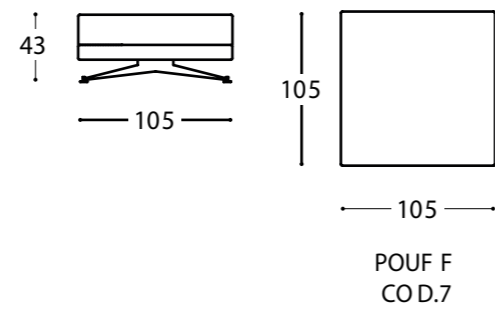

Life / Divani / Sofas

Life/ Divani terminali DX-SX / Terminal sofas DX-SX

Life / Chaise longue

Pouff

Life

The upper section of the recliner seat back is operated by a manual mechanism. Life is a modular sofa with a vintage style foot in polished steel, black nickel and bronze-plated finish.