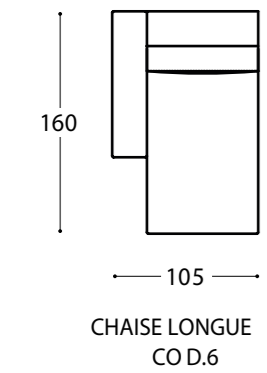

Life / Divani / Sofas

Life/ Divani terminali DX-SX / Terminal sofas DX-SX

Life / Chaise longue

Pouff

Life

The upper section of the recliner seat back is operated by a manual mechanism. Life is a modular sofa with a vintage style foot in polished steel, black nickel and bronze-plated finish.