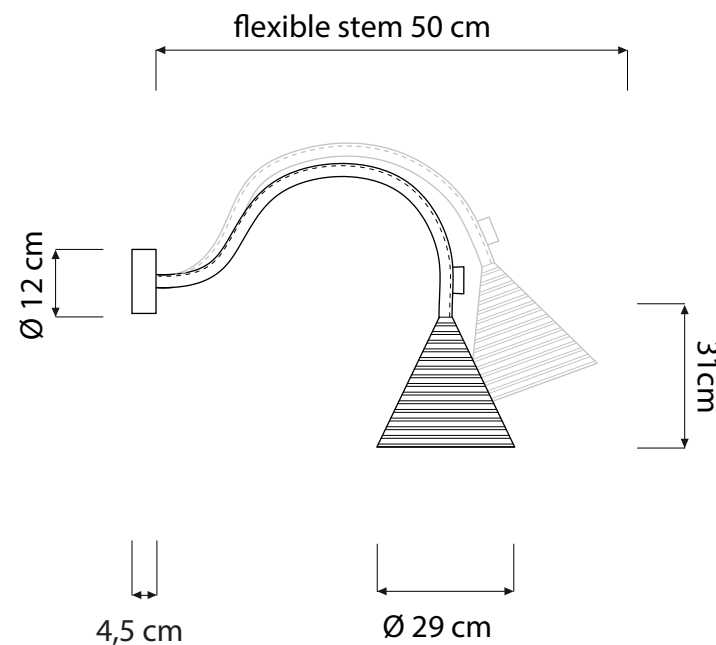

JAZZ A STRIPE

WALL LAMP

Jazz A stripe (Ø 29 cm x 31 cm) max 40W | E14 (230V) - E12 (120V)
Equivalent W dimmable LED bulbs compatible | rec. LED 8W

Led color temperature recommended:
neutral white 4200 °K / warm white 2700 °K

MATERIAL

silicone, steel, nylon, nebulite (fiberglass), 100% wool

CANOPY COLOR

BASE/STEM COLOR

BULBS ARE NOT INCLUDED.

RECYCLED CARDBOARD

PROUDLY DESIGNED AND MADE
IN ROME | ITALY

RESPONSIBLE HANDMADE
QUALITY