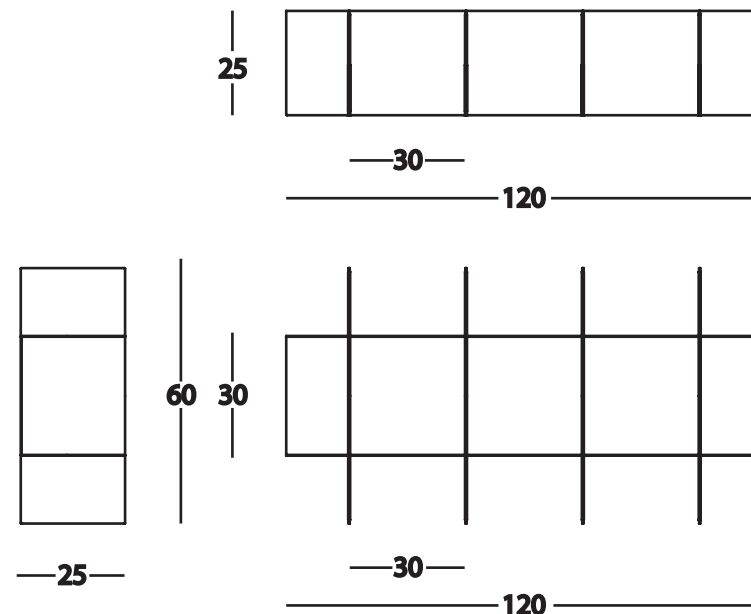

INNESTO

Bibliothèque / Bookcase

EN Modular bookcase built composed by a module to be hung to the wall by four fixing elements and four interlocking shelves. It is possible to differentiate the colors of the shelves from the supporting module. Vertical or horizontal mounting.

FR Bibliothèque modulaire construite avec un module de suspension, qui doit être accroché au mur avec quatre éléments de fixation, et quatre étagères. On peut différencier les couleurs des étagères du module de suspension. Le montage peut être vertical ou horizontal.

Couleurs / Colors