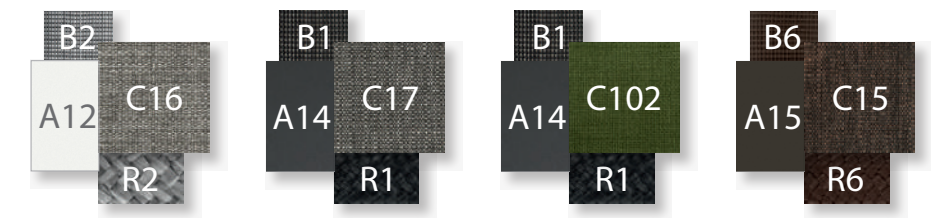

Cottagecollection

Design Ramón Esteve

Finishing

Aluminium frame

Syntetic elastic belt

Fabric cushions

Syntetic rope

Top table Iroko wood

SOFA / CODE: COTDIV

LIVING ARMCHAIR / CODE: COTPL

LOUNGE ARMCHAIR / CODE: COTPLON

POUF / CODE: COTPUF

SUNBED / CODE: COTLET

SIDE TABLE 60X60 / CODE: COTTL

KG 10,0 | unit 1 0.18 mc | ☀️

COFFEE TABLE 120X60 / CODE: COTT60

KG 16,0 | unit 1 0.36 mc | ☀️

COFFEE TABLE 120X120 / CODE: COTT120

KG 32,0 | unit 1 0.68 mc | ☀️