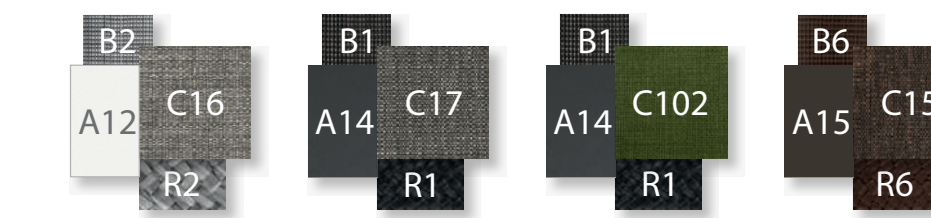

SOFA / CODE: COTDIV

LIVING ARMCHAIR / CODE: COTPL

LOUNGE ARMCHAIR / CODE: COTPLON

POUF / CODE: COTPUF

SUNBED / CODE: COTLET

SIDE TABLE 60X60 / CODE: COTTL

KG 10,0 | unit 1 0.18 mc | ☀️

COFFEE TABLE 120X60 / CODE: COTT60