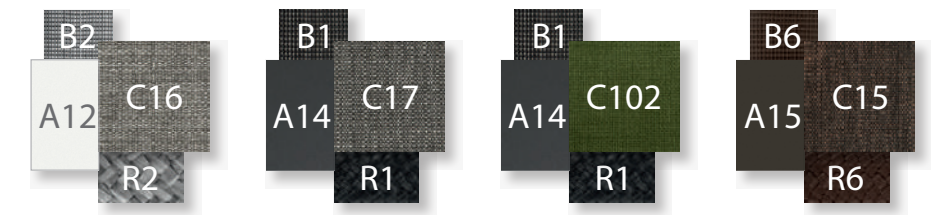

Cottagecollection

Design Ramón Esteve

Finishing

Aluminium frame

Syntetic elastic belt

Fabric cushions

Syntetic rope

Top table Iroko wood

SOFA / CODE: COTDIV

LIVING ARMCHAIR / CODE: COTPL

LOUNGE ARMCHAIR / CODE: COTPLON

POUF / CODE: COTPUF

SUNBED / CODE: COTLET

SIDE TABLE 60X60 / CODE: COTTL

KG 10,0 | unit 1 0.18 mc | ☀️

COFFEE TABLE 120X60 / CODE: COTT60

KG 16,0 | unit 1 0.36 mc | ☀️

COFFEE TABLE 120X120 / CODE: COTT120

KG 32,0 | unit 1 0.68 mc | ☀️