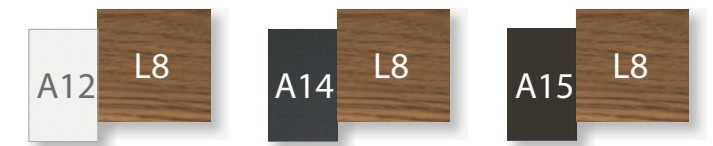

KG 16,0 | unit 1 0.36 mc | ☀️