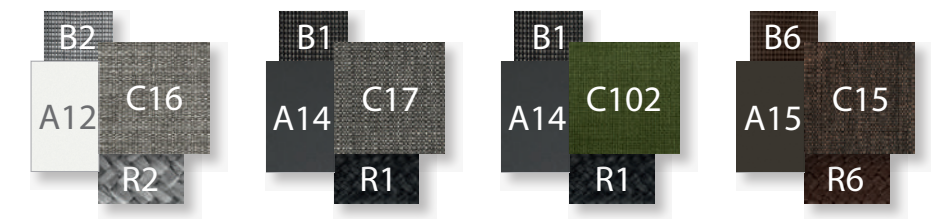

Cottagecollection

Design Ramón Esteve

Finishing

Aluminium frame

Syntetic elastic belt

Fabric cushions

Syntetic rope

Top table Iroko wood

SOFA / CODE: COTDIV

LIVING ARMCHAIR / CODE: COTPL

LOUNGE ARMCHAIR / CODE: COTPLON

POUF / CODE: COTPUF

SUNBED / CODE: COTLET

SIDE TABLE 60X60 / CODE: COTTL

KG 10,0 | unit 1 0.18 mc | ☀️

COFFEE TABLE 120X60 / CODE: COTT60

KG 16,0 | unit 1 0.36 mc | ☀️

COFFEE TABLE 120X120 / CODE: COTT120

KG 32,0 | unit 1 0.68 mc | ☀️