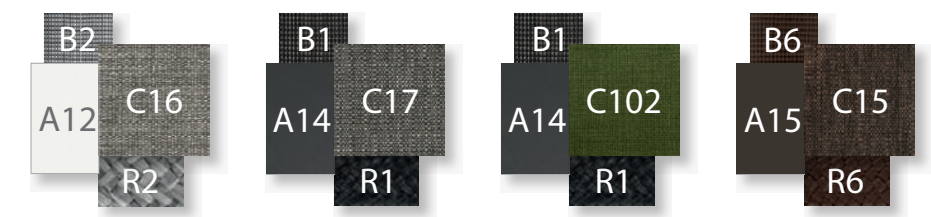

SOFA / CODE: COTDIV

LIVING ARMCHAIR / CODE: COTPL

LOUNGE ARMCHAIR / CODE: COTPLON

POUF / CODE: COTPUF

SUNBED / CODE: COTLET

SIDE TABLE 60X60 / CODE: COTTL

KG 10,0 | unit 1 0.18 mc | ☀️

COFFEE TABLE 120X60 / CODE: COTT60