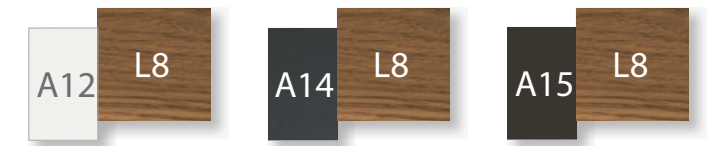

SOFA / CODE: COTDIV

LIVING ARMCHAIR / CODE: COTPL

LOUNGE ARMCHAIR / CODE: COTPLON

POUF / CODE: COTPUF

SUNBED / CODE: COTLET

SIDE TABLE 60X60 / CODE: COTTL

KG 10,0 | unit 1 0.18 mc | ☀️

COFFEE TABLE 120X60 / CODE: COTT60