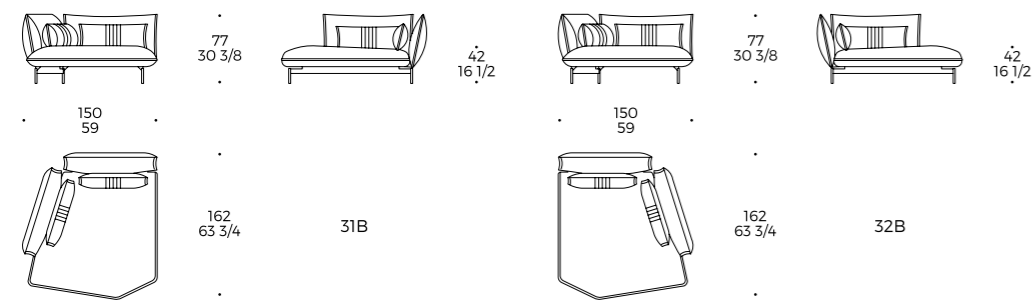

Ice Breaker

DIVANO COMPONENTE / SECTIONAL SOFA / CANAPÉ COMPOSABLE

code: **ICE**

30
11 3/4

CPP
64
25 1/4
Cuscino 64
Cushion 64
Coussin 64

30
11 3/4

CPM
74
29 1/8
Cuscino 74
Cushion 74
Coussin 74