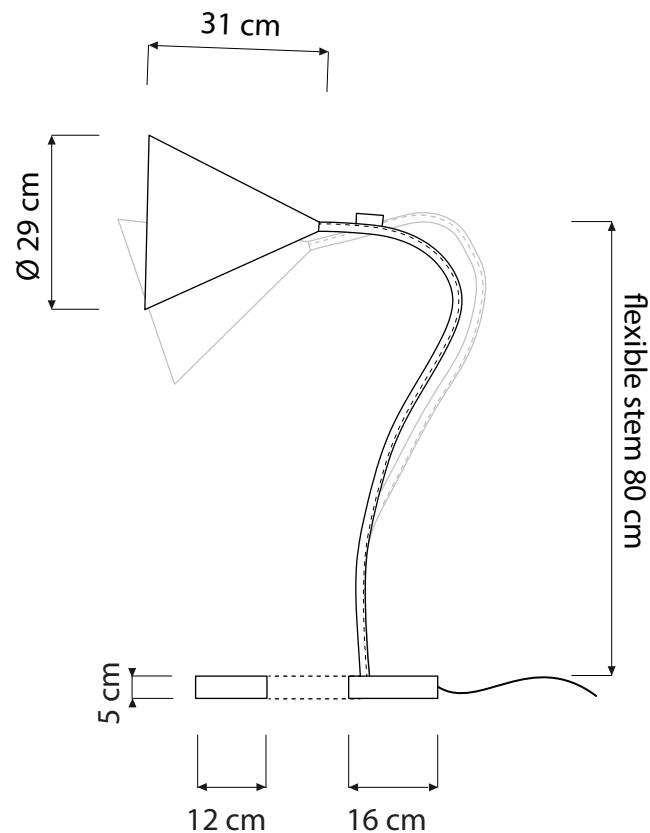

FLOWER LAVAGNA

FLOOR LAMP

Flower lavagna (Ø 29 cm x 31 cm) max 40W | E14 (230V) - E12 (120V)
LED bulbs compatible | rec. LED 8W

Led color temperature recommended:
neutral white 4200 °K / warm white 2700 °K

MATERIALS

steel, nebulite (fiberglass), nylon, cast-iron, blackboard effect resin

OUTER COLOR

black (blackboard)

BASE/STEM COLOR

black

INNER COLOR

red

orange

turquoise

white

blue

magenta

gold

bronze

silver

INCLUDES 200 CM CORD AND FOOT-SWITCH.
BULBS ARE NOT INCLUDED.

CUSTOMRAL COLORS ARE AVAILABLE FOR AN ADDITIONAL CHARGE.

AVAILABLE WITH ELECTRONIC [LED DIMMER](#).

RECYCLED CARDBOARD

PROUDLY DESIGNED AND MADE
IN ROME | ITALY

RESPONSIBLE HANDMADE
QUALITY

WET CLOTH RECOMMENDED
CLEANING

USE IN DOMESTIC APPLICATIONS ONLY

DESIGNED TO RECYCLE