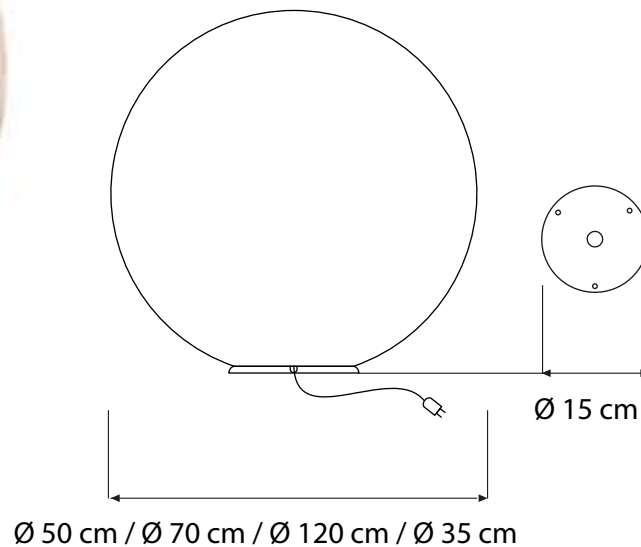

# EX.MOON 1/2/3/35

## OUTDOOR LAMP Ø 50/70/120/35

**Ex.moon 1** (Ø 50 cm) max 70W | E27 (230V) - E26 (120V)  
Equivalent W dimmable LED bulbs compatible | rec. LED 13W  
IP 65

**Ex.moon 2** (Ø 70 cm) max 100W | E27 (230V) - E26 (120V)  
Equivalent W dimmable LED bulbs compatible | rec. LED 20W  
IP 65

**Ex.moon 3** (Ø 120 cm) max 100W | E27 (230V) - E26 (120V)  
Equivalent W dimmable LED bulbs compatible | rec. LED 30W  
IP 65

**Ex.moon 35** (Ø 35 cm) max 50W | E27 (230V) - E26 (120V)  
Equivalent W dimmable LED bulbs compatible | rec. LED 13W  
IP 65