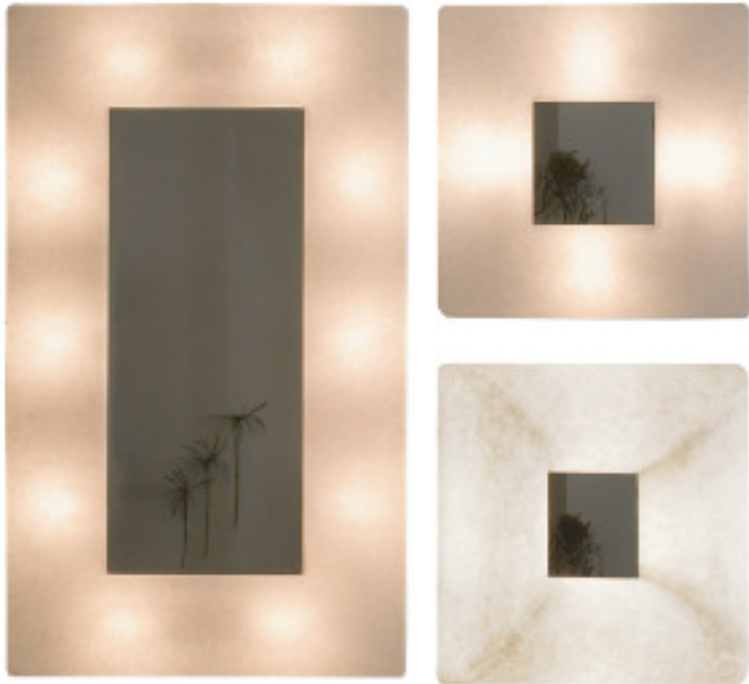

EGO 1/2/3

WALL LAMP

Ego 1 (90 x 90 x 17 cm) max 4 x 18W hal-eco | E14 (220V) - E12 (120V)
Equivalent W dimmable LED bulbs compatible | rec. LED 4 x 6W

Ego 2 (150 x 90 x 12 cm) max 10 x 18W hal-eco | E14 (220V) - E12 (120V)
Equivalent W dimmable LED bulbs compatible | rec. LED 10 x 3,5W

Ego 3 (83 x 83 x 12 cm) max 4 x 18W hal-eco | E14 (220V) - E12 (120V)
Equivalent W dimmable LED bulbs compatible | rec. LED 4 x 6W

Led color temperature recommended:
neutral white 4200 °K / warm white 2700 °K

MATERIALS

Nebulite (fiberglass), mirror

COLOR

white

BULBS ARE NOT INCLUDED.

RECYCLED CARDBOARD

PROUDLY DESIGNED AND MADE
IN ROME | ITALY

RESPONSIBLE HANDMADE
QUALITY