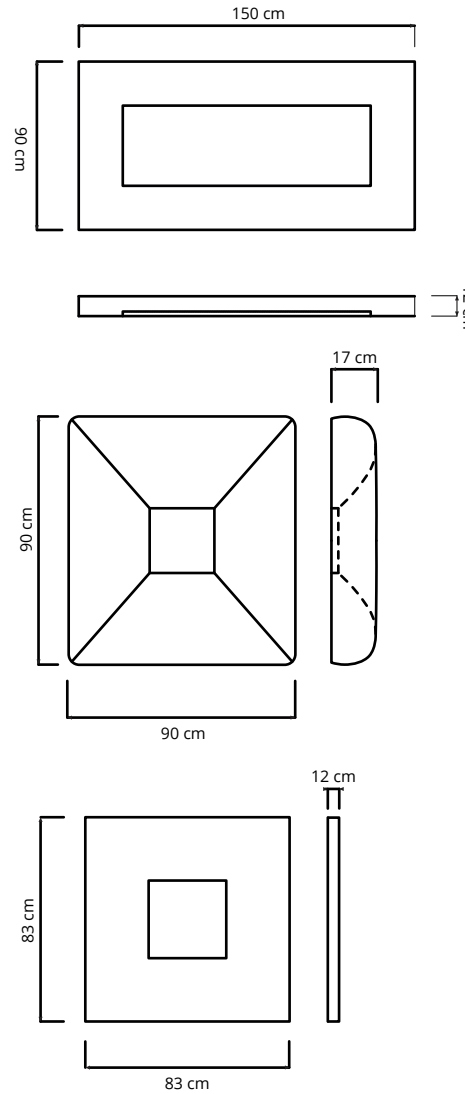

EGO 1/2/3

WALL LAMP

Ego 1 (90 x 90 x 17 cm) max 4 x 18W hal-eco | E14 (220V) - E12 (120V)
Equivalent W dimmable LED bulbs compatible | rec. LED 4 x 6W

Ego 2 (150 x 90 x 12 cm) max 10 x 18W hal-eco | E14 (220V) - E12 (120V)
Equivalent W dimmable LED bulbs compatible | rec. LED 10 x 3,5W

Ego 3 (83 x 83 x 12 cm) max 4 x 18W hal-eco | E14 (220V) - E12 (120V)
Equivalent W dimmable LED bulbs compatible | rec. LED 4 x 6W

Led color temperature recommended:
neutral white 4200 °K / warm white 2700 °K

MATERIALS

Nebulite (fiberglass), mirror

COLOR

white

BULBS ARE NOT INCLUDED.

RECYCLED CARDBOARD

PROUDLY DESIGNED AND MADE
IN ROME | ITALY

RESPONSIBLE HANDMADE
QUALITY