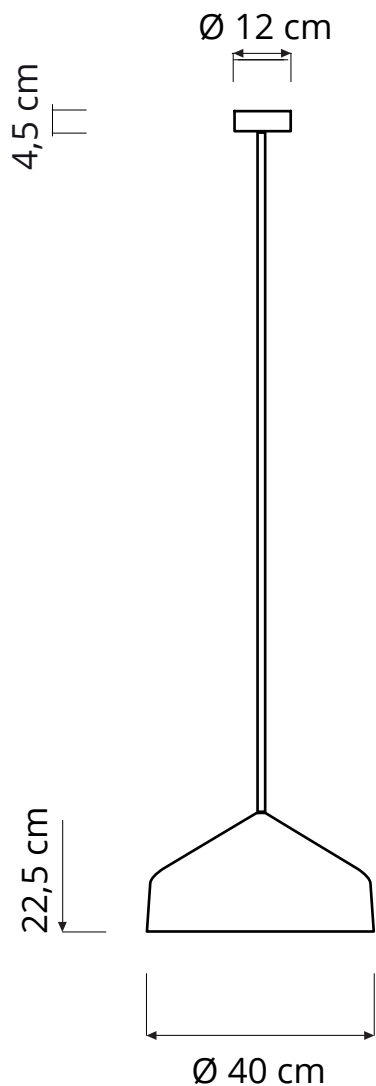

CYRCUS PENDANT

Cyrcus (Ø 40 cm x 22,5 cm) max 70W hal-eco | E27 (220V) - E26 (120V)
Equivalent W dimmable LED bulbs compatible | rec. LED 13W

Led color temperature recommended:
neutral white 4200 °K / warm white 2700 °K

COLOR

○ white (transparent)

BICOLOR VERSION

OUTER COLOR

● grey (concrete)

● black (blackboard)

INNER COLOR

● red