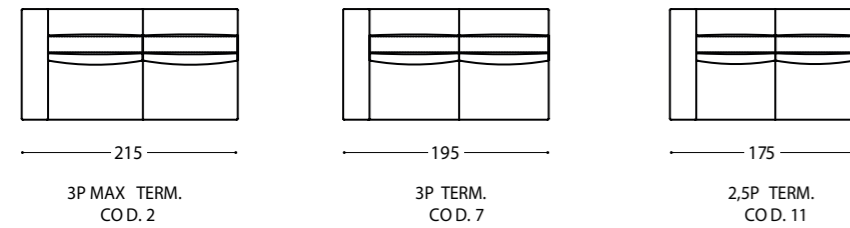

Cardiff / Divani terminali DX-SX / Terminal sofas DX SX