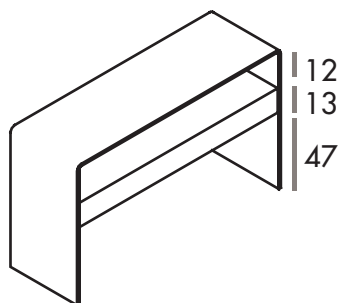

Bridge hall - with drawer

Console in vetro curvato trasparente extrachiaro, fumé, laccato, mono o bicolore. Cassettiera in noce canaletto, bianco poro aperto o wengé.

Console in bent glass extralight, smoked or lacquered mono or two-tones, various finishes. Canaletto walnut, white oak opened pores or wengé drawer.

FINITURE TOP / TOP FINISHES

DIMENSIONS cm	SP. / TH.	COD.	M ³	KG
125x41x74h	12	P5101	0,48	61
125x41x86h	12	P5103	0,55	65

FINITURE TOP / TOP FINISHES		
VETRO GLASS		
Extralight/Smoked TETE/TFTF	Lacquered Cat. B	Two-tones Cat. B or D
		
TETE	TEB1	TEB1
		
TFTF	TEC1	TEC1
		
	TEC2	TEC2
		
	TEC3	TEC3
		
	TER4	TER4
		
	TEV2	TEV2
		
	TEN1	TEN1
		
		TEM6 *
		
		TES1 *