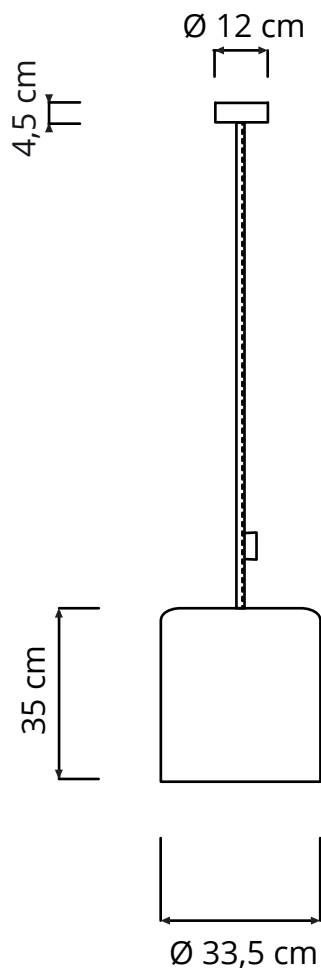

# BIN PENDANT

**Bin** (Ø 33,5 cm x 35 cm) max 70W hal-eco | E27 (220V) - E26 (120V)  
Equivalent W dimmable LED bulbs compatible | rec. LED 13W

Led color temperature recommended:  
neutral white 4200 °K / warm white 2700 °K

### COLOR

○ white (transparent)