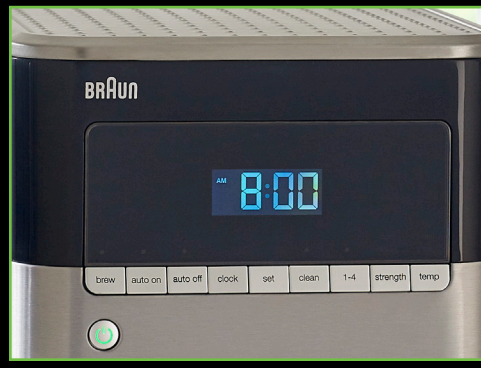

BRAUN

BrewSense

DRIP COFFEE MAKERS
KF7000BK | KF7150BK

Savor a world of flavor and aroma.

Just like the perfect brew, quality lies in the details. Braun's BrewSense Drip Coffee Makers blend thoughtful design and reliability to bring you rich, bold coffee in the comfort of your home. The moment the rich aroma of freshly ground, brewed coffee fills the kitchen, you know you're going to have a satisfying cup of savory goodness.

KF7000BK

KF7150BK

Savor a world of
flavor and aroma.

BRAUN
BrewSense

DRIP COFFEE MAKERS
KF7000BK | KF7150BK

1. SATISFACTION IN EVERY CUP

With Braun's innovative PureFlavor system, your coffee is made at the right temperature and the right brewing time to extract the best coffee flavor and aroma.

Regular or bold, the strength function* allows you to personalize each pot, just the way you like it.

*Not available on the KF7000BK model.

4. WAKE UP TO A FRESH POT

Reliable clock with a fully automatic 24-hour programmable timer means your much-needed first cup of coffee will be waiting for you when you want it.

5. EASY OPERATION

The digital control panel buttons are displayed in the same way you read – from left to right.

6. SMALL IN SIZE, BIG IN FLAVOR

The streamlined design and fully enclosed carafe help minimize wasted space while maximizing your coffee experience. The condensation drip tray ensures the water stays where it belongs – inside the coffee maker.