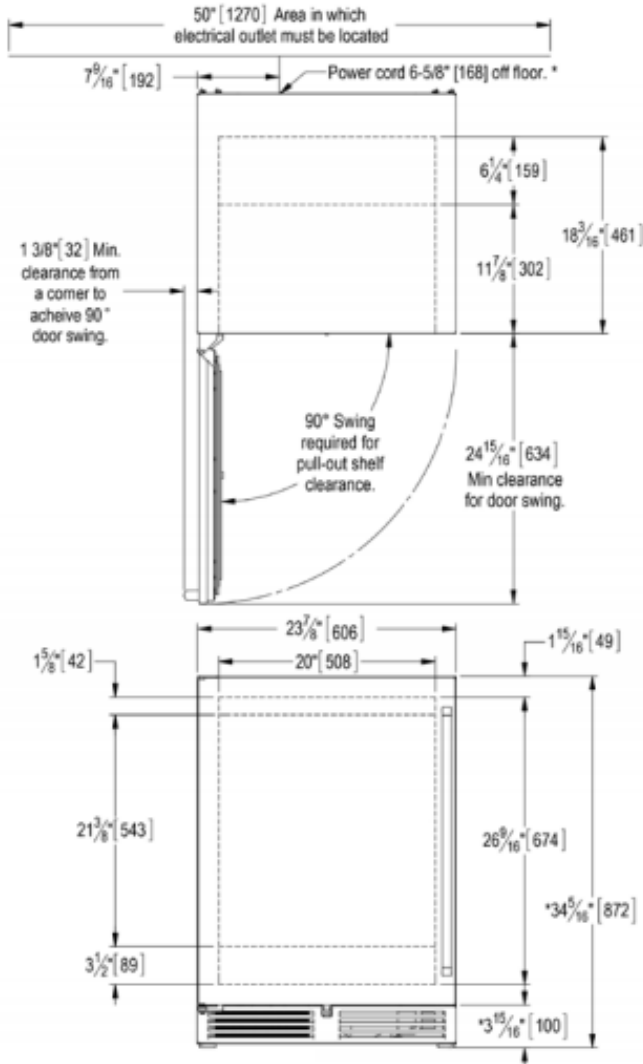

24" SIGNATURE SERIES
Dual-Zone Wine Reserve

* - Leg levelers can add 3/4" [19] to these dimensions when fully extended.