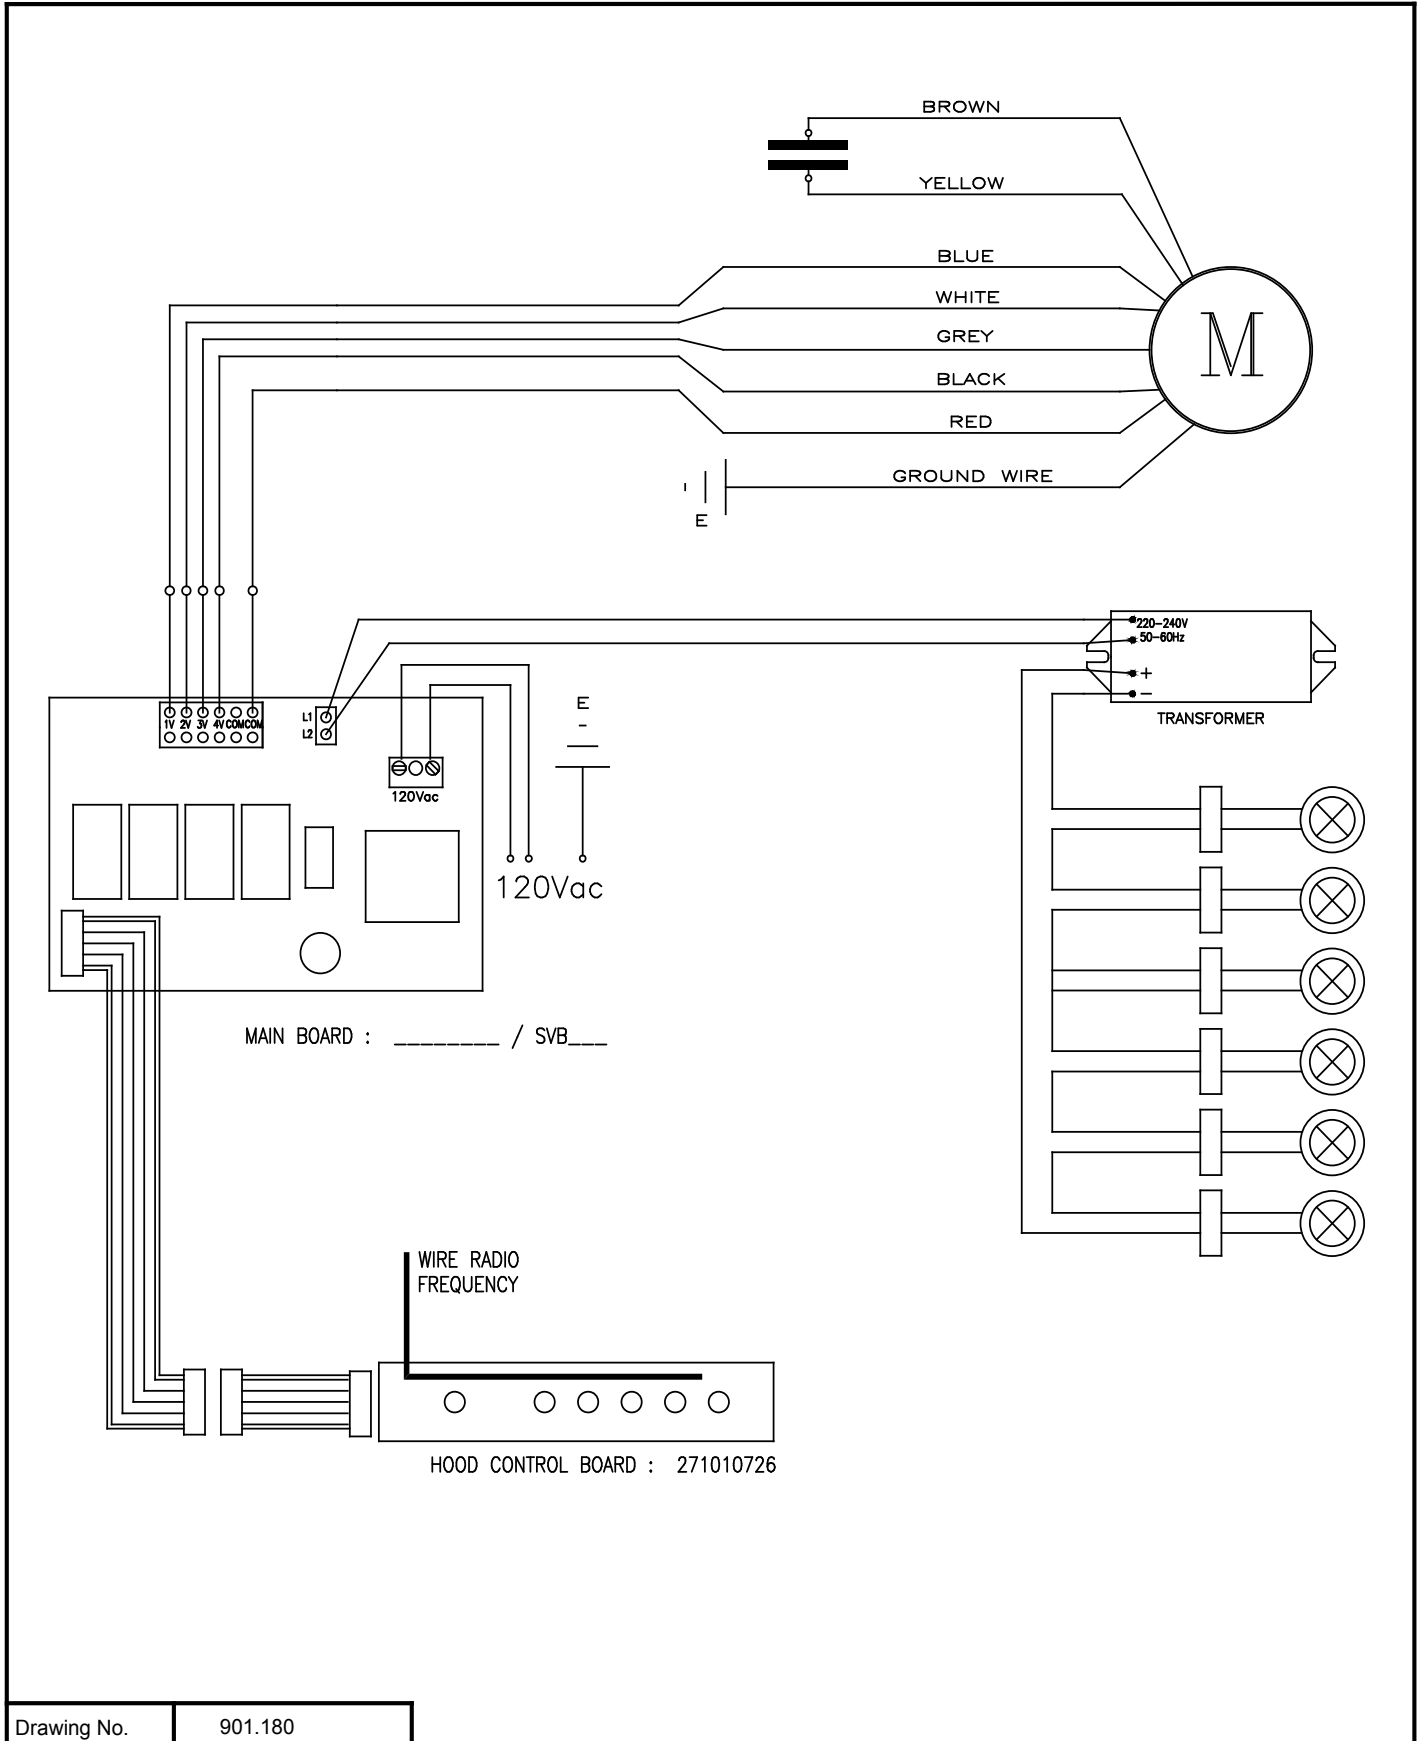

Exploded view

Model:	VERTICE
Code:	3944341

Spare part list

Model:	VERTICE
Code:	3944341

Ref.	Code	Description	Q.ty		Validity	
					From	To
			87cm	117cm	(year/week)	(year/week)
1	R2223862	MAIN WIRING	1	1	19/27	
2	R01253	LIGHTING KIT 6 LEDS Ø26 SQUARE	1	1	19/27	
3	R224141	CONTROLS	1	1	19/27	
4	R211087	ASPIRATOR	1	1	19/27	
5	R258159	METAL FILTER	2	2	19/27	
6	R01254	FIXING KIT	1	1	19/27	
7	R01255	PANEL KIT AND FIXINGS	1		19/27	
	R01256			1	19/27	
8	0050U010UL	CARBON FILTER KIT	1	1	19/27	
9	R238019	REMOTE CONTROL	1	1	19/27	

Electrical diagram

Model:	VERTICE
Code:	3944341

Validity	
From	To
19/27	

Drawing No.	901.180
-------------	---------