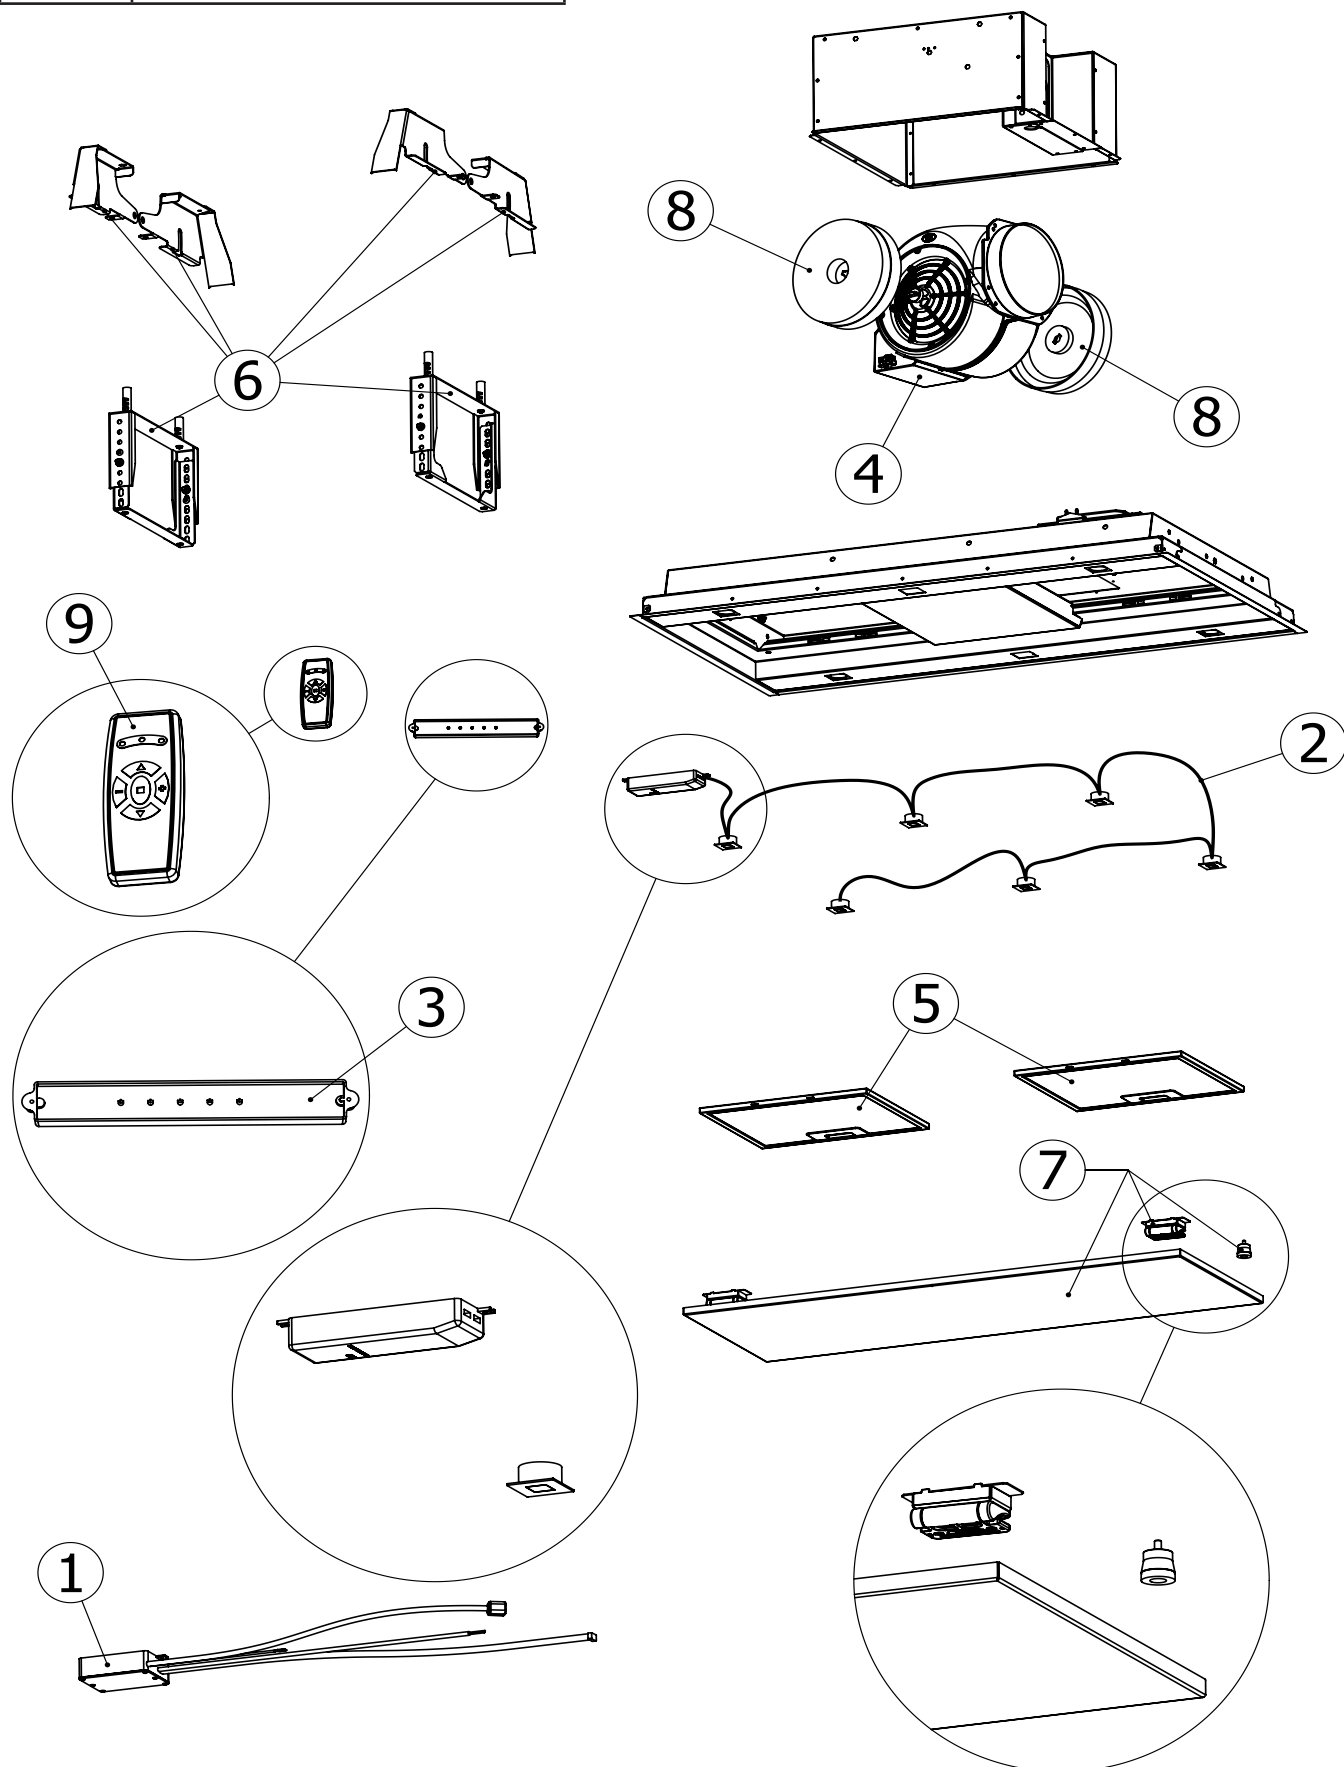

Exploded view

Model:	VERTICE
Code:	3944341

Spare part list

Model:	VERTICE
Code:	3944341

Ref.	Code	Description	Q.ty		Validity	
					From	To
			87cm	117cm	(year/week)	(year/week)
1	R2223862	MAIN WIRING	1	1	19/27	
2	R01253	LIGHTING KIT 6 LEDS Ø26 SQUARE	1	1	19/27	
3	R224141	CONTROLS	1	1	19/27	
4	R211087	ASPIRATOR	1	1	19/27	
5	R258159	METAL FILTER	2	2	19/27	
6	R01254	FIXING KIT	1	1	19/27	
7	R01255	PANEL KIT AND FIXINGS	1		19/27	
	R01256			1	19/27	
8	0050U010UL	CARBON FILTER KIT	1	1	19/27	
9	R238019	REMOTE CONTROL	1	1	19/27	

Electrical diagram

Model:	VERTICE
Code:	3944341

Validity	
From	To
19/27	

Drawing No.	901.180
-------------	---------