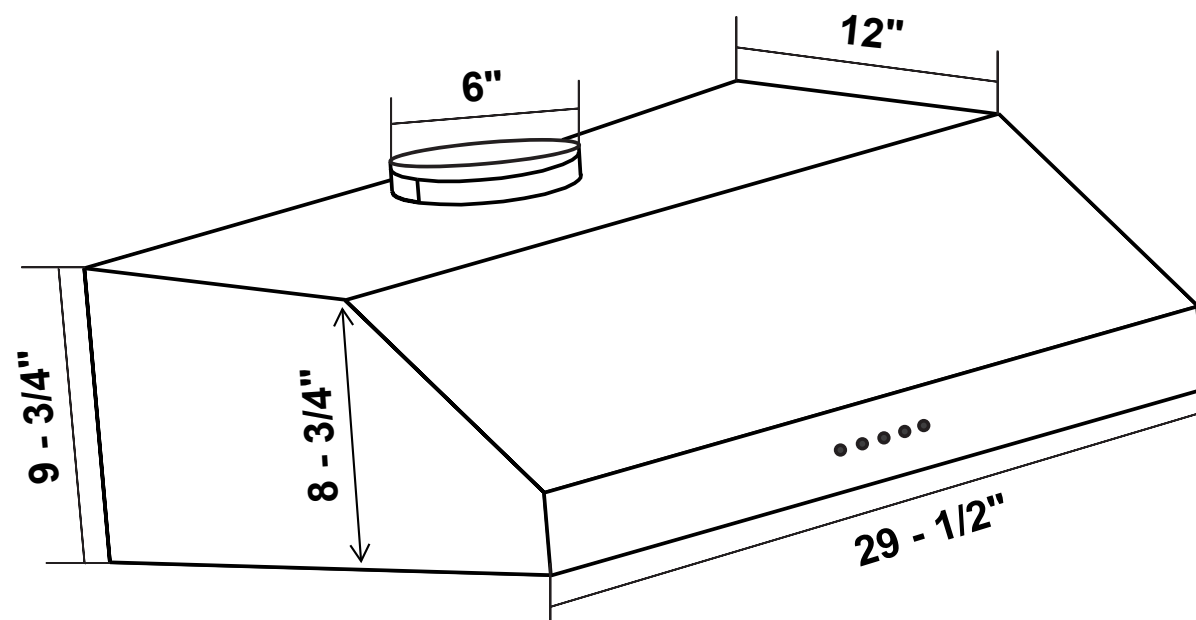

# DIMENSIONS

UC30 Range Hood

Dimensions (WxDxH): 29.5" x 20.5" x 9.75"