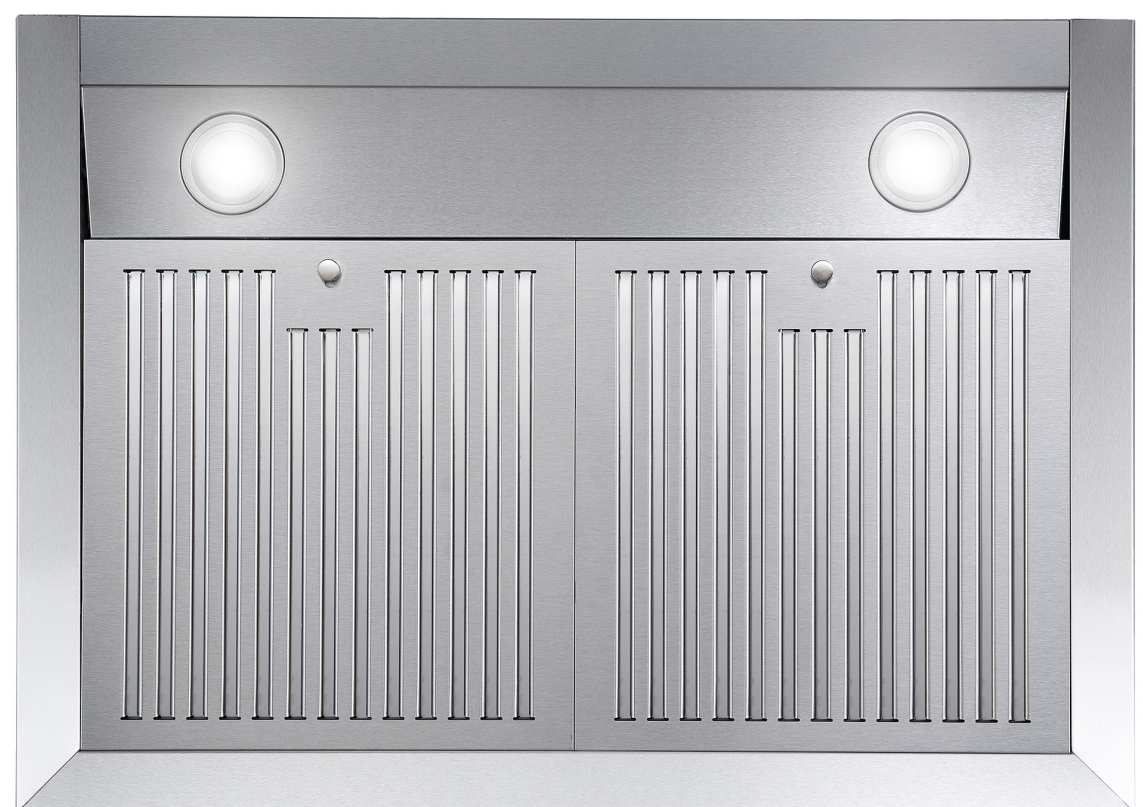

## UC30 Range Hood

<b>Size</b>	30 Inch
<b>Mounting Type</b>	Under Cabinet
<b>Controls</b>	Push Button
<b>Filters</b>	2 x Stainless Steel Baffle Filters
<b>Material</b>	430 Grade Stainless Steel
<b>Air Flow</b>	380 CFM
<b>Noise Level</b>	45 dB*
<b>Vent Style</b>	External
<b>Lighting</b>	2 x Front LED
<b>Voltage</b>	120V / 60Hz
<b>Wattage</b>	193W
<b>Included Components</b>	Bulb(s), Damper, Exhaust Vent, Fan Hardware, Installation Kit, Power Cord

### UC30

Presenting this modern European-style range hood, Cosmo's UC30 Range Hood is powered by 380 CFM of suction, 2 LED lights and ARC-FLOW® Stainless Steel Permanent Filters.

3 Fan Speeds

Push Button Controls

### Features

- Designed for under cabinet mounting
- 3 fan speeds
- 380 CFM airflow capacity
- Push button controls
- ARC-FLOW® permanent filters
- Front LED lights
- Noise level as low as 45 dB\*
- Top vented

# DIMENSIONS

UC30 Range Hood

Dimensions (WxDxH): 29.5" x 20.5" x 9.75"