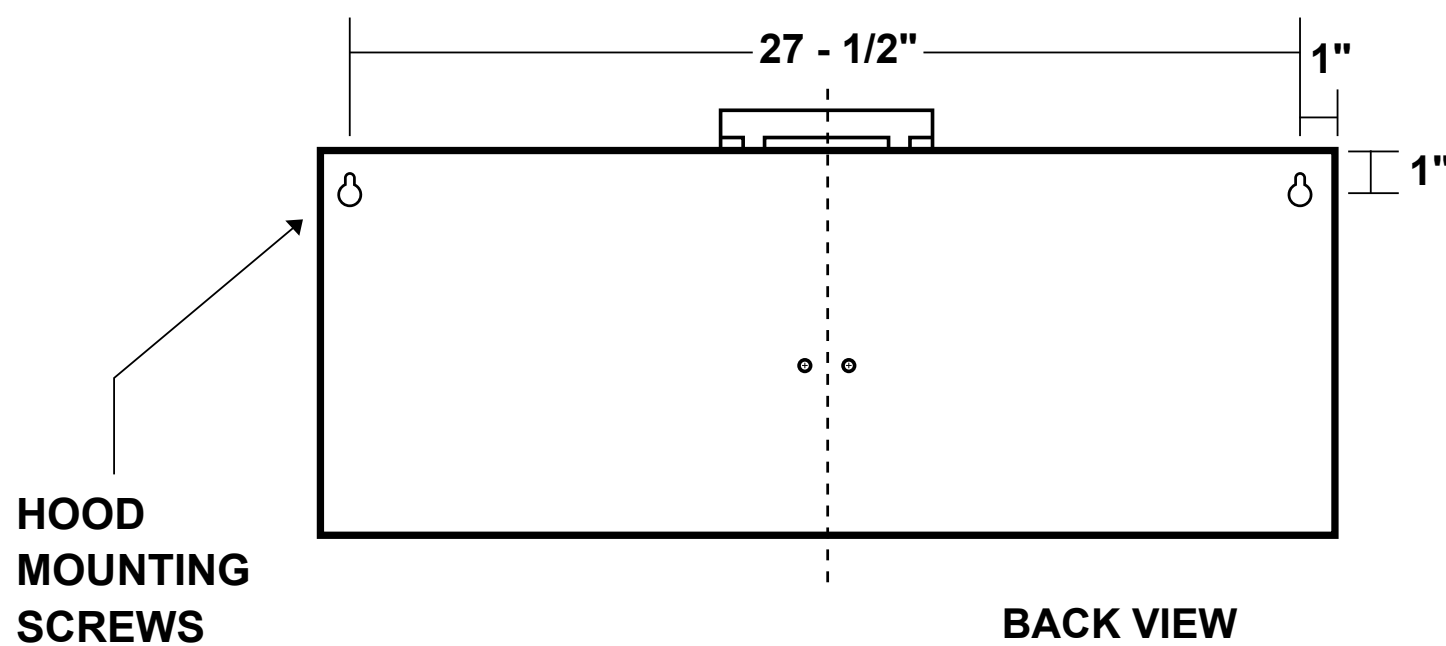

# DIMENSIONS

UC30 Range Hood

Dimensions (WxDxH): 29.5" x 20.5" x 9.75"