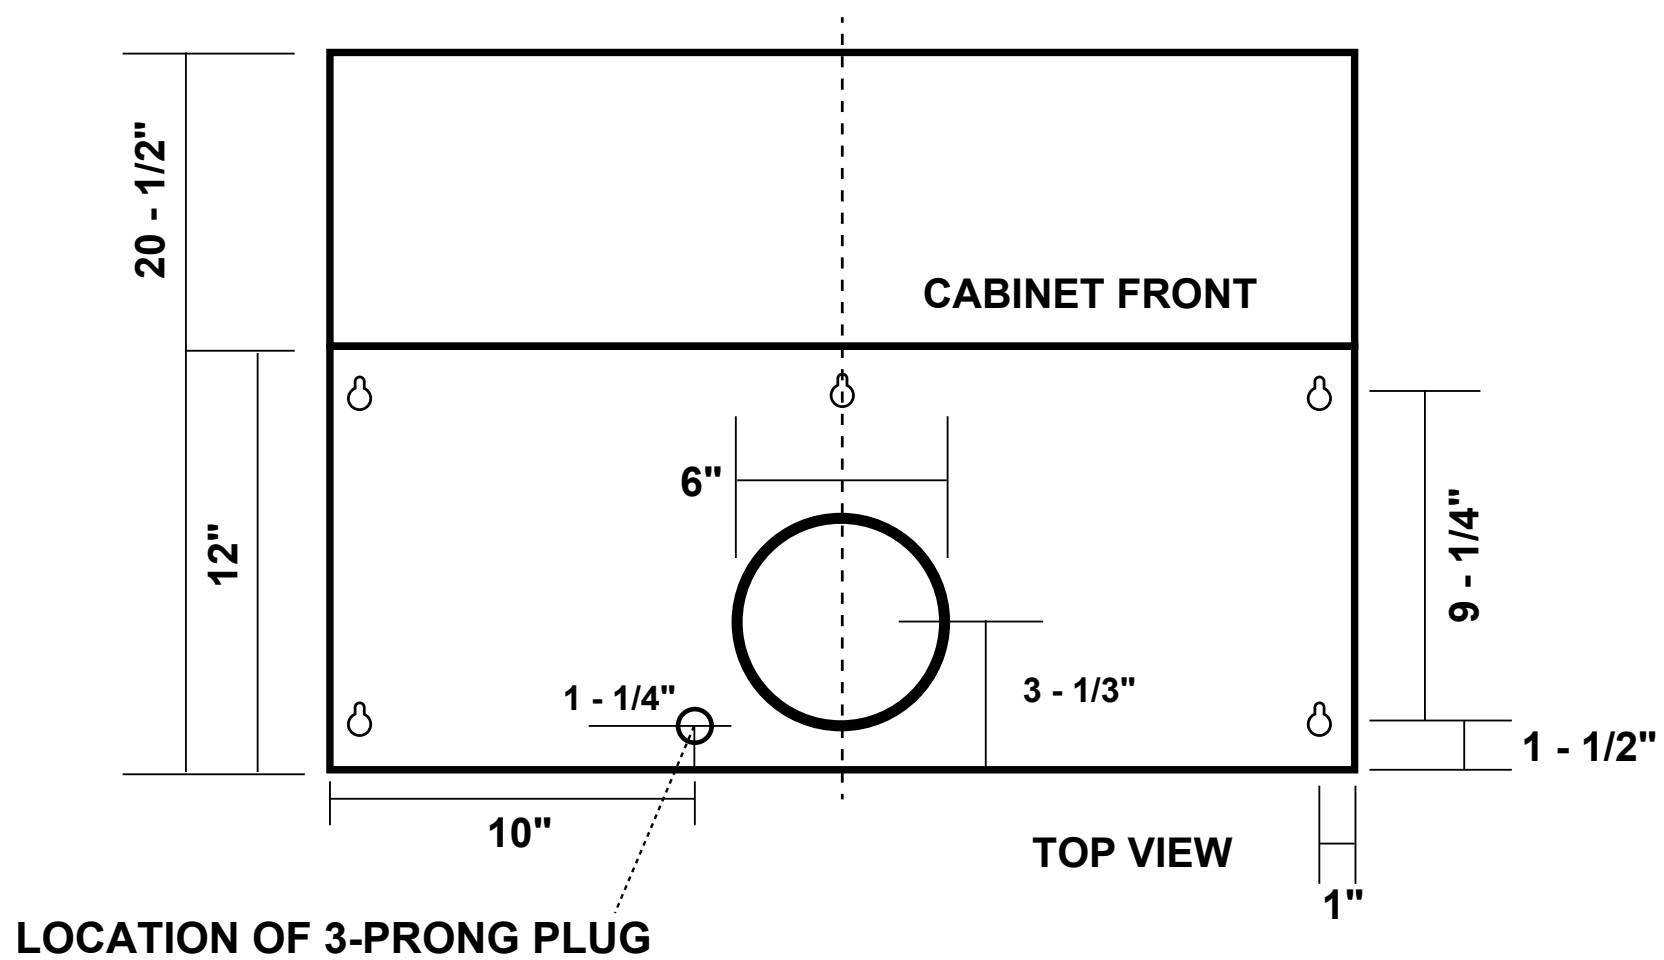

# DIMENSIONS

UC30 Range Hood

Dimensions (WxDxH): 29.5" x 20.5" x 9.75"