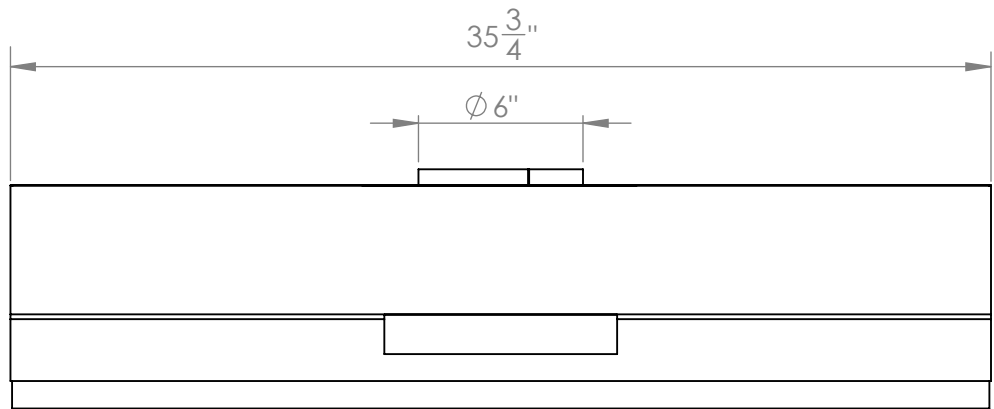

UC-PS18SS-36

TOP

FRONT

SIDE

Grease Tray

All measurements are in inches

UC-PS18SS-36

Vertical adapter

FRONT

SIDE

Horizontal Adapter

BACK

SIDE

All measurements are in inches