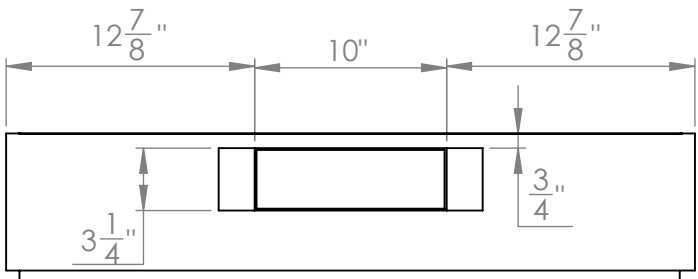

UC-PS18SS-36

TOP

FRONT

SIDE

Grease Tray

All measurements are in inches

UC-PS18SS-36

Vertical adapter

FRONT

SIDE

Horizontal Adapter

BACK

SIDE

All measurements are in inches