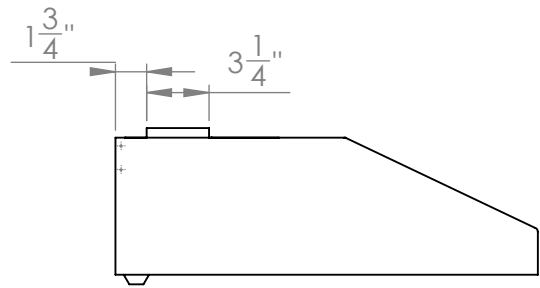

UC-PS18SS-36

TOP

FRONT

SIDE

Grease Tray

All measurements are in inches

UC-PS18SS-36

Vertical adapter

FRONT

SIDE

Horizontal Adapter

BACK

SIDE

All measurements are in inches