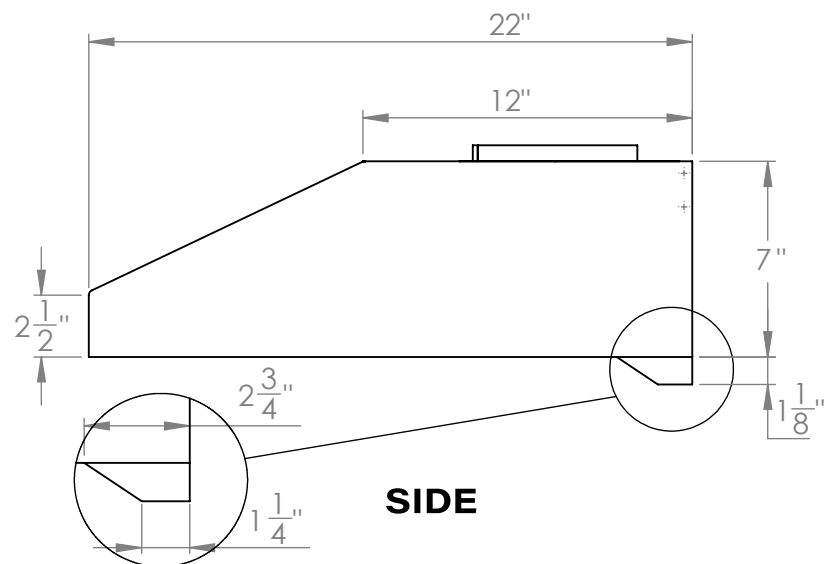

UC-PS18SS-36

TOP

FRONT

SIDE

Grease Tray

All measurements are in inches

UC-PS18SS-36

Vertical adapter

FRONT

SIDE

Horizontal Adapter

BACK

SIDE

All measurements are in inches