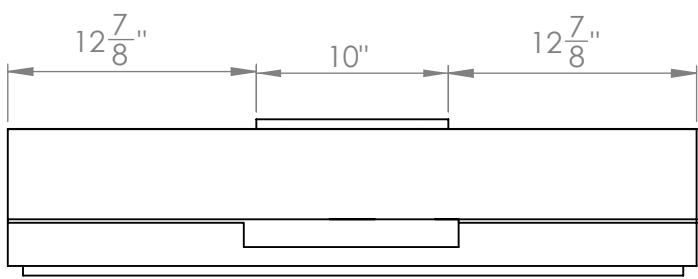

UC-PS18SS-36

TOP

FRONT

SIDE

Grease Tray

All measurements are in inches

UC-PS18SS-36

Vertical adapter

FRONT

SIDE

Horizontal Adapter

BACK

SIDE

All measurements are in inches