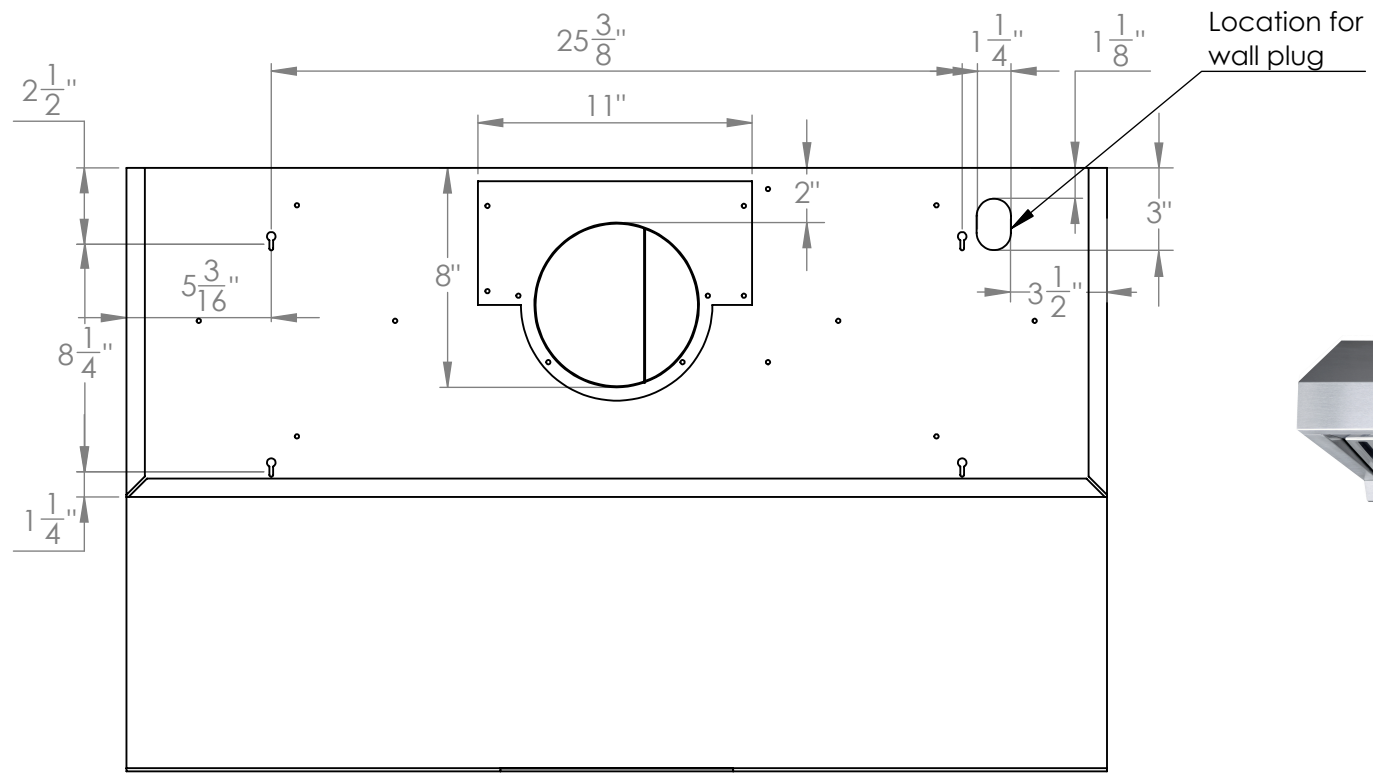

UC-PS18SS-36

TOP

FRONT

SIDE

Grease Tray

All measurements are in inches

UC-PS18SS-36

Vertical adapter

FRONT

SIDE

Horizontal Adapter

BACK

SIDE

All measurements are in inches