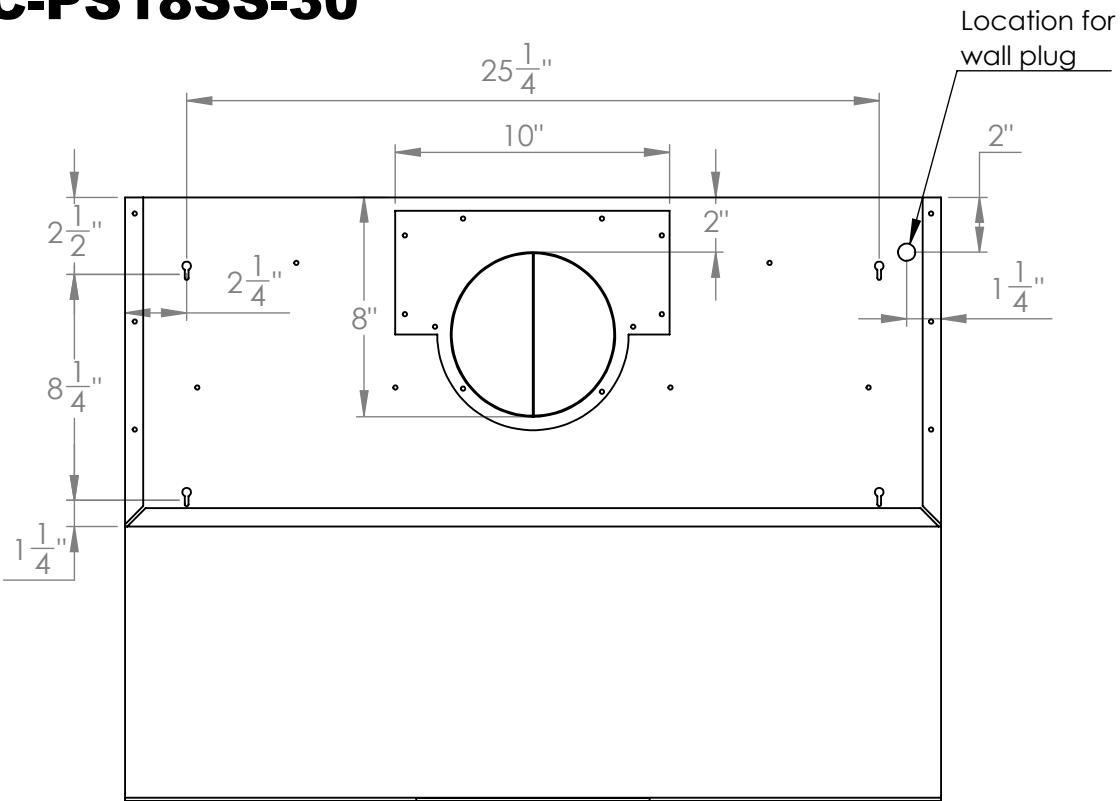

UC-PS18SS-30

TOP

FRONT

SIDE

All measurements are in inches

UC-PS18SS-30

Vertical Adapter

FRONT

SIDE

Horizontal Adapter

BACK

SIDE

All measurements are in inches