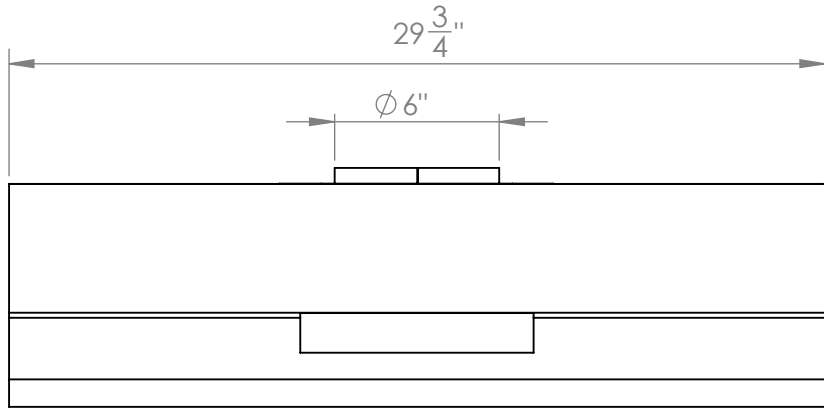

UC-PS18SS-30

TOP

FRONT

SIDE

All measurements are in inches

UC-PS18SS-30

Vertical Adapter

FRONT

SIDE

Horizontal Adapter

BACK

SIDE

All measurements are in inches