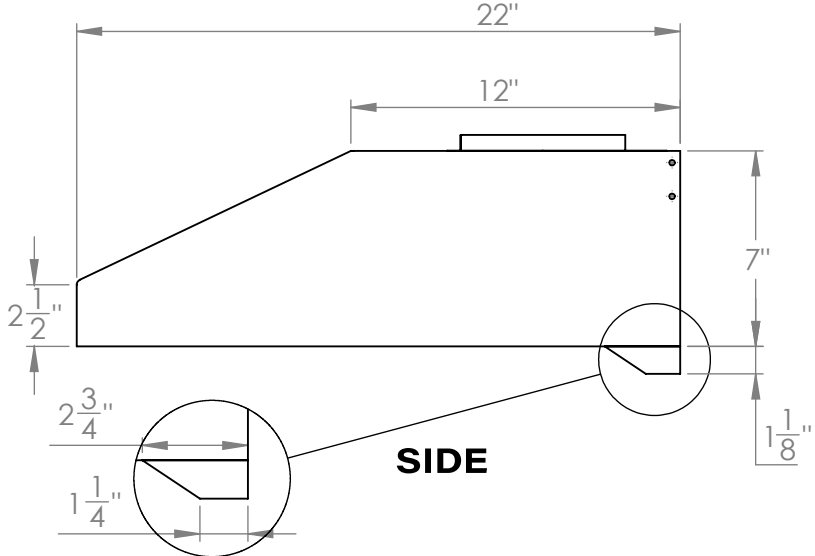

UC-PS18SS-30

TOP

FRONT

SIDE

All measurements are in inches

UC-PS18SS-30

Vertical Adapter

FRONT

SIDE

Horizontal Adapter

BACK

SIDE

All measurements are in inches