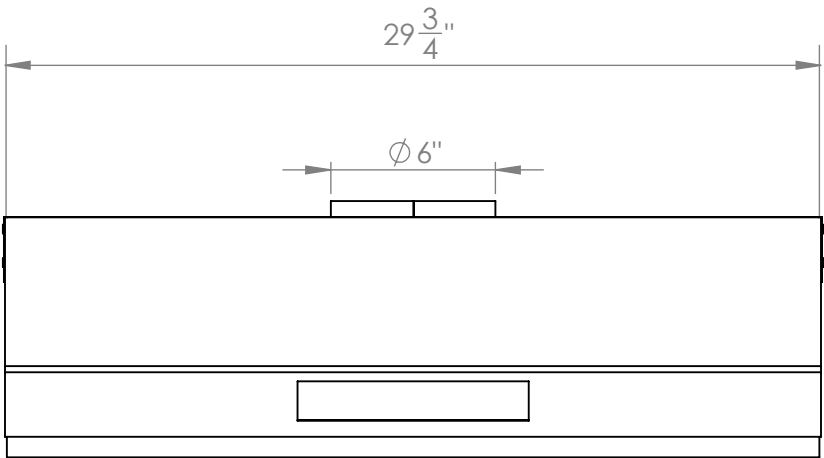

UC-PS10SS-30

Location for wall plug

TOP

FRONT

SIDE

Grease Tray

All measurements are in inches