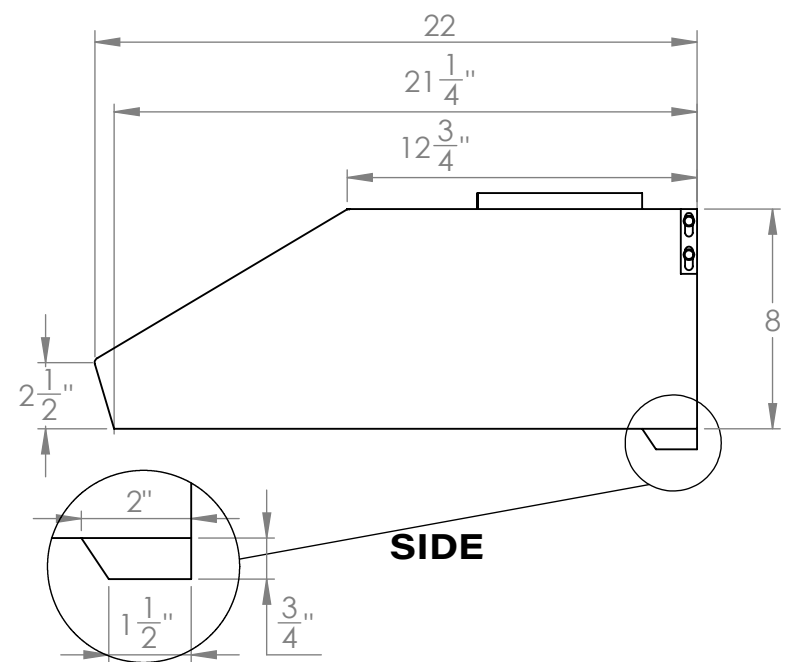

UC-PS10SS-30

Location for wall plug

TOP

FRONT

SIDE

Grease Tray

All measurements are in inches