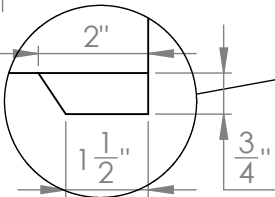

UC-PS10SS-30

Location for wall plug

TOP

FRONT

SIDE

Grease Tray

All measurements are in inches