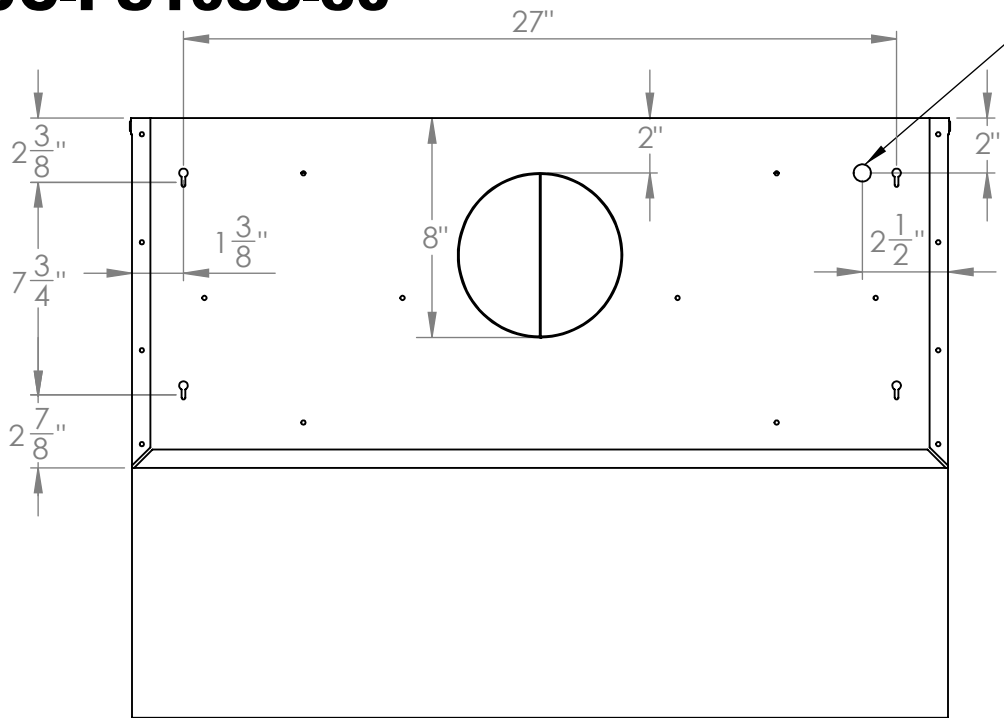

UC-PS10SS-30

Location for wall plug

TOP

FRONT

SIDE

Grease Tray

All measurements are in inches