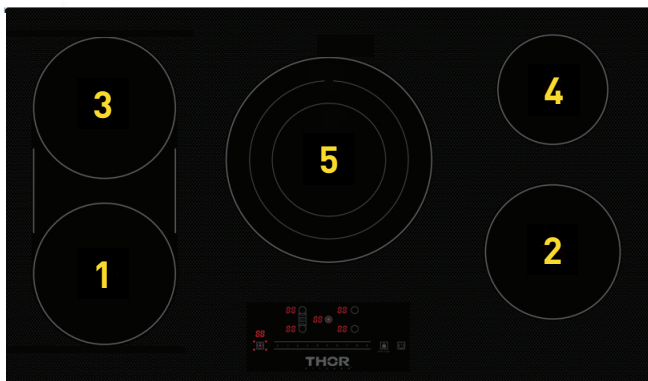

WARRANTY: ONE YEAR PARTS AND LABOR

PRODUCT DIMENSIONS

Product Height (in.)	2"
Product Width (in.)	36"
Product Depth (in.)	21"
Installation Cutout (WxDxH)	34 7/16" 19 7/16" 1 13/16"

PRODUCT WEIGHT

Product Weight	Net: 26.46 lb. Gross: 32.63 lb.
----------------	------------------------------------

HEAT ELEMENT DIMENSIONS

Total Elements	5
[1] Front Left	8"
[2] Front Right	7.5"
[3] Rear Left	8"
[4] Rear Right	6"
[5] Middle Large	6" / 8" / 11.5"