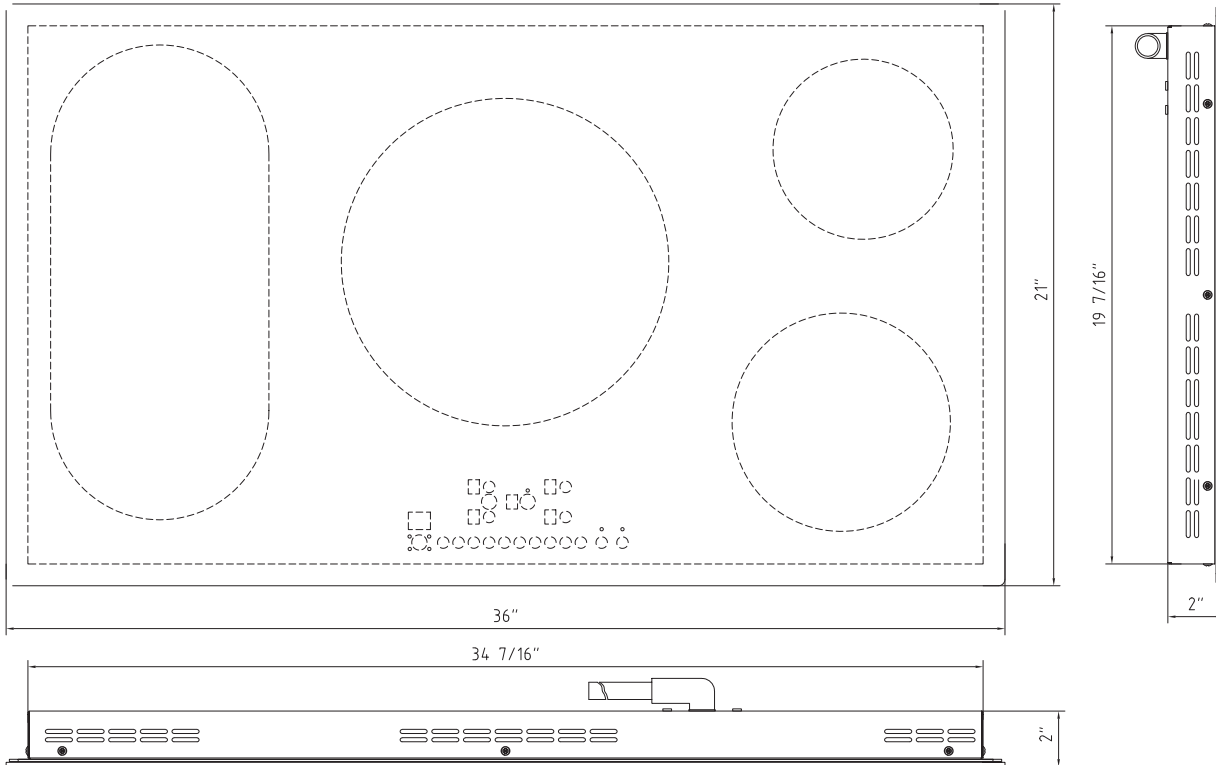

ELEMENT PERFORMANCE

Total Elements	5
Power Level Settings	9
Right Rear Element	1200w
Right Front Element	1800w
Center Element	3600w (Tri-zone 1200w each)
Left Bridge Elements	Left Rear 1600w Left Front 1600w Center Bridge 400W, Combine Output 3800W

WARRANTY: ONE YEAR PARTS AND LABOR

PRODUCT DIMENSIONS

Product Height (in.)	2"
Product Width (in.)	36"
Product Depth (in.)	21"
Installation Cutout (WxDxH)	34 7/16" 19 7/16" 1 13/16"

PRODUCT WEIGHT

Product Weight	Net: 26.46 lb. Gross: 32.63 lb.
----------------	------------------------------------

HEAT ELEMENT DIMENSIONS

Total Elements	5
[1] Front Left	8"
[2] Front Right	7.5"
[3] Rear Left	8"
[4] Rear Right	6"
[5] Middle Large	6" / 8" / 11.5"